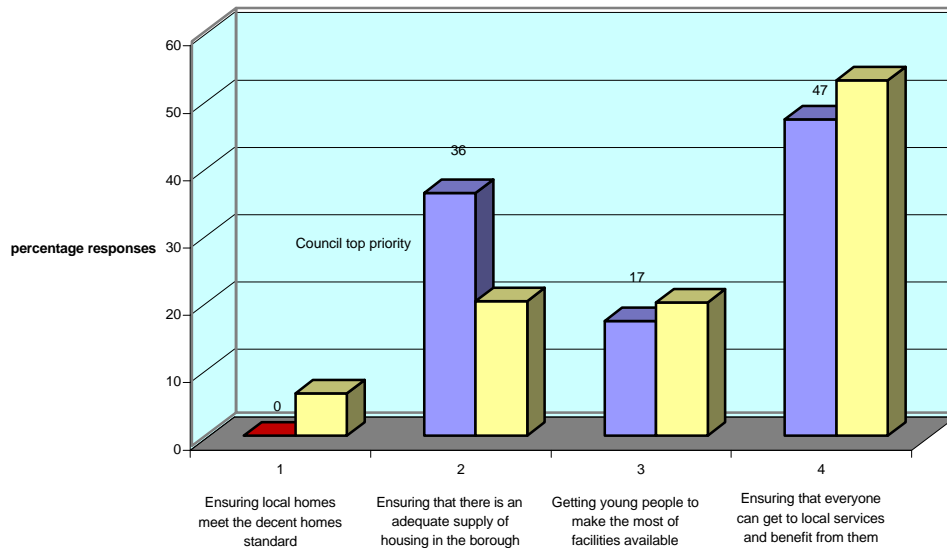

### Before and after questions on Council Tax

High Peak and Derbyshire Dales Area Forums Qwizdom Results for Nov/December meetings  
Attendance Figures

Central Area: 24 voting residents

The summary average is shown to the left alongside the central (light shaded) result for each option

**Supporting People**  
Which of these four priorities do you consider to be the most important?  
Summary and Central result

**Creating Jobs and Prosperity**  
Which of these four priorities do you consider to be the most important?  
Summary and Central result