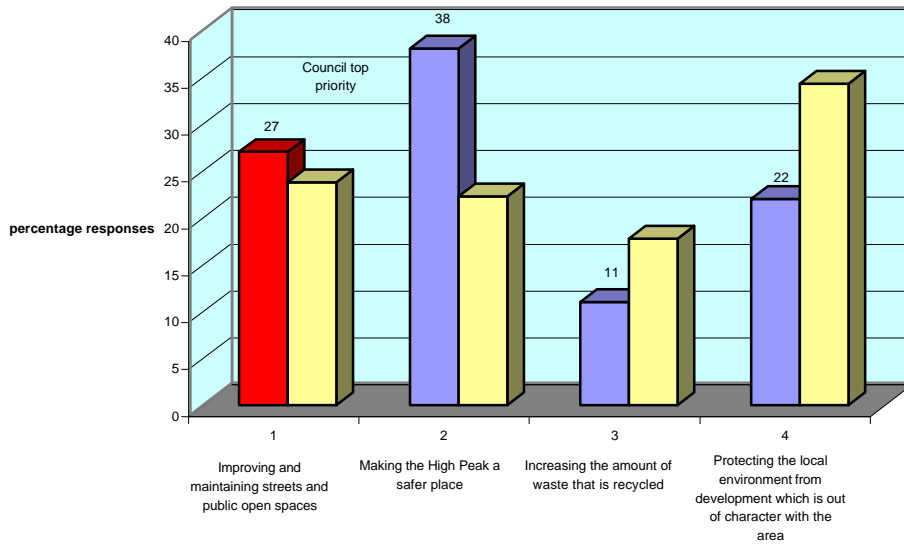

Protecting the Environment
Which of these four priorities do you consider to be the most important?
Summary and Central result