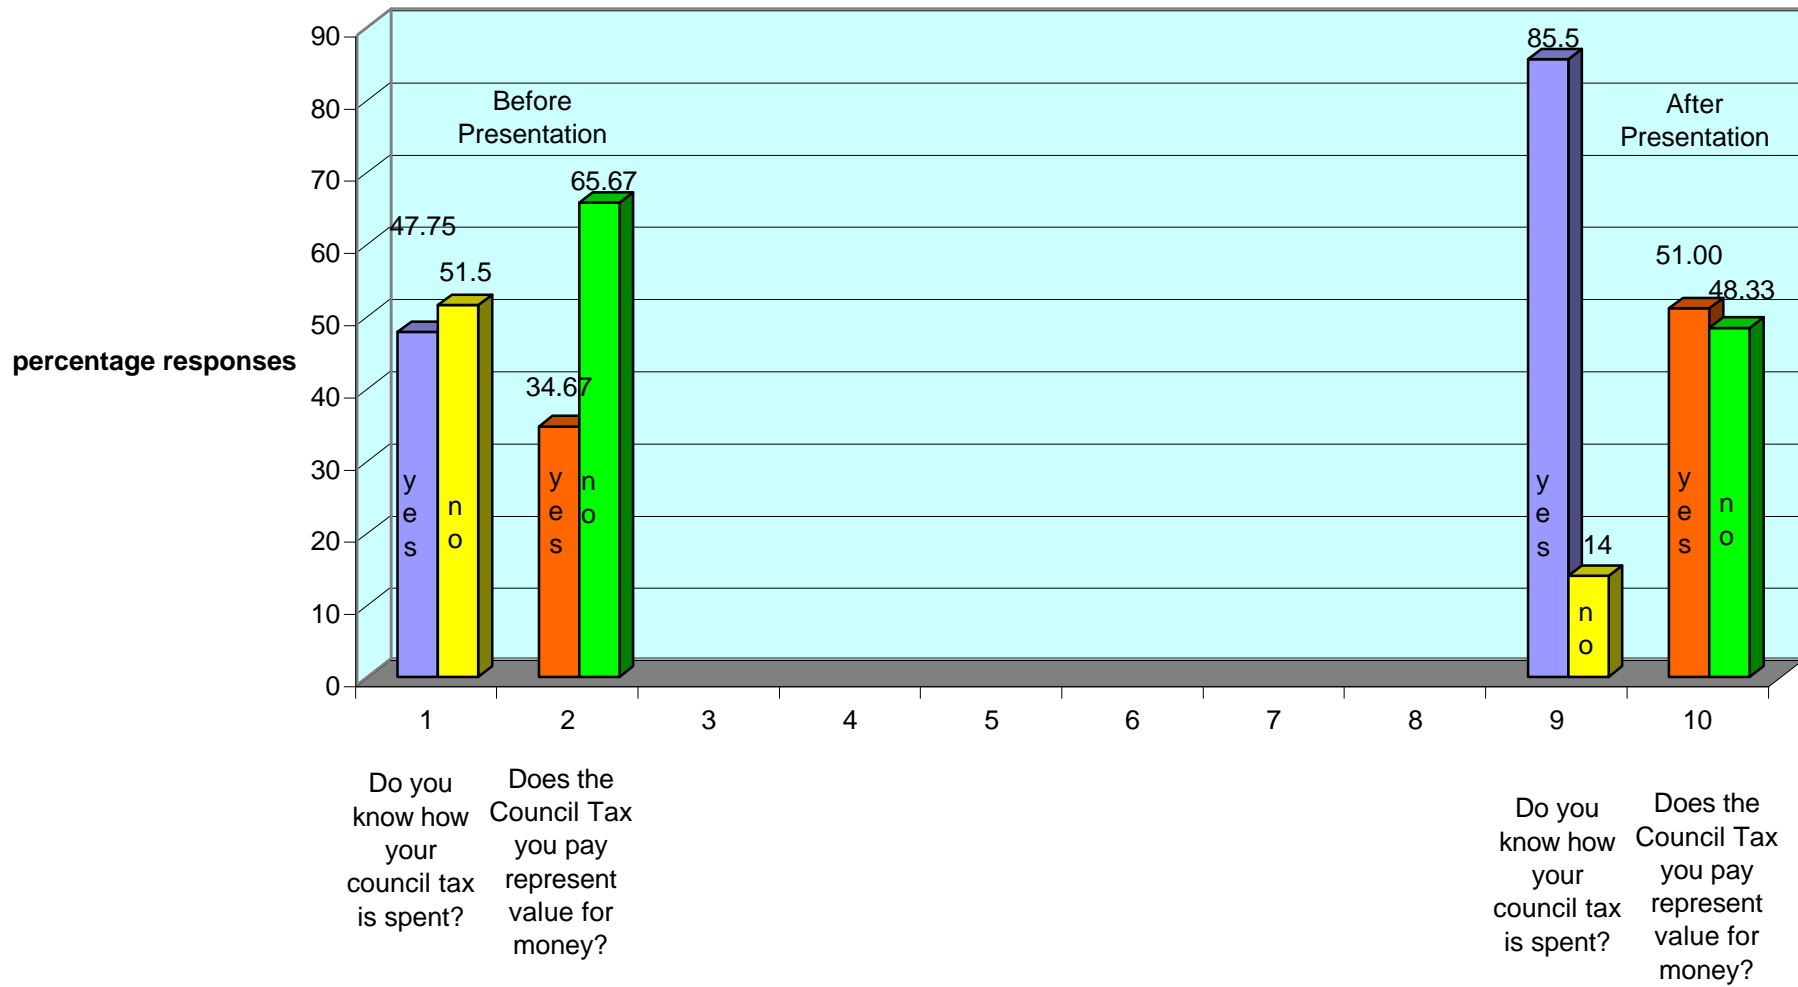

### Before and after questions on Council Tax

High Peak and Derbyshire Dales Area Forums Qwizdom Results for Nov/December meetings  
Attendance Figures

Central Area: 24 voting residents

The summary average is shown to the left alongside the central (light shaded) result for each option