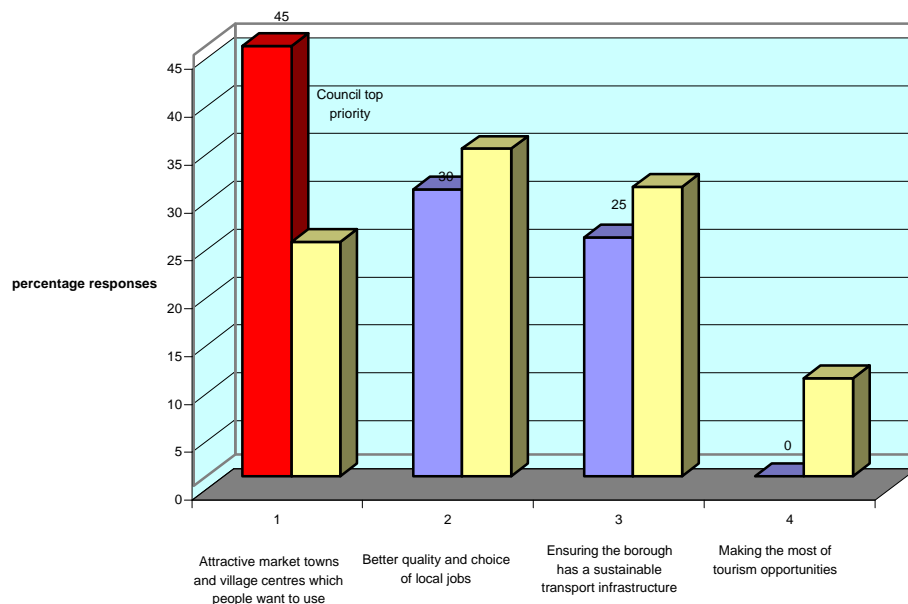

High Peak and Derbyshire Dales Area Forums Qwizdom Results for Nov/December meetings
Attendance Figures

Central Area: 24 voting residents

The summary average is shown to the left alongside the central (light shaded) result for each option