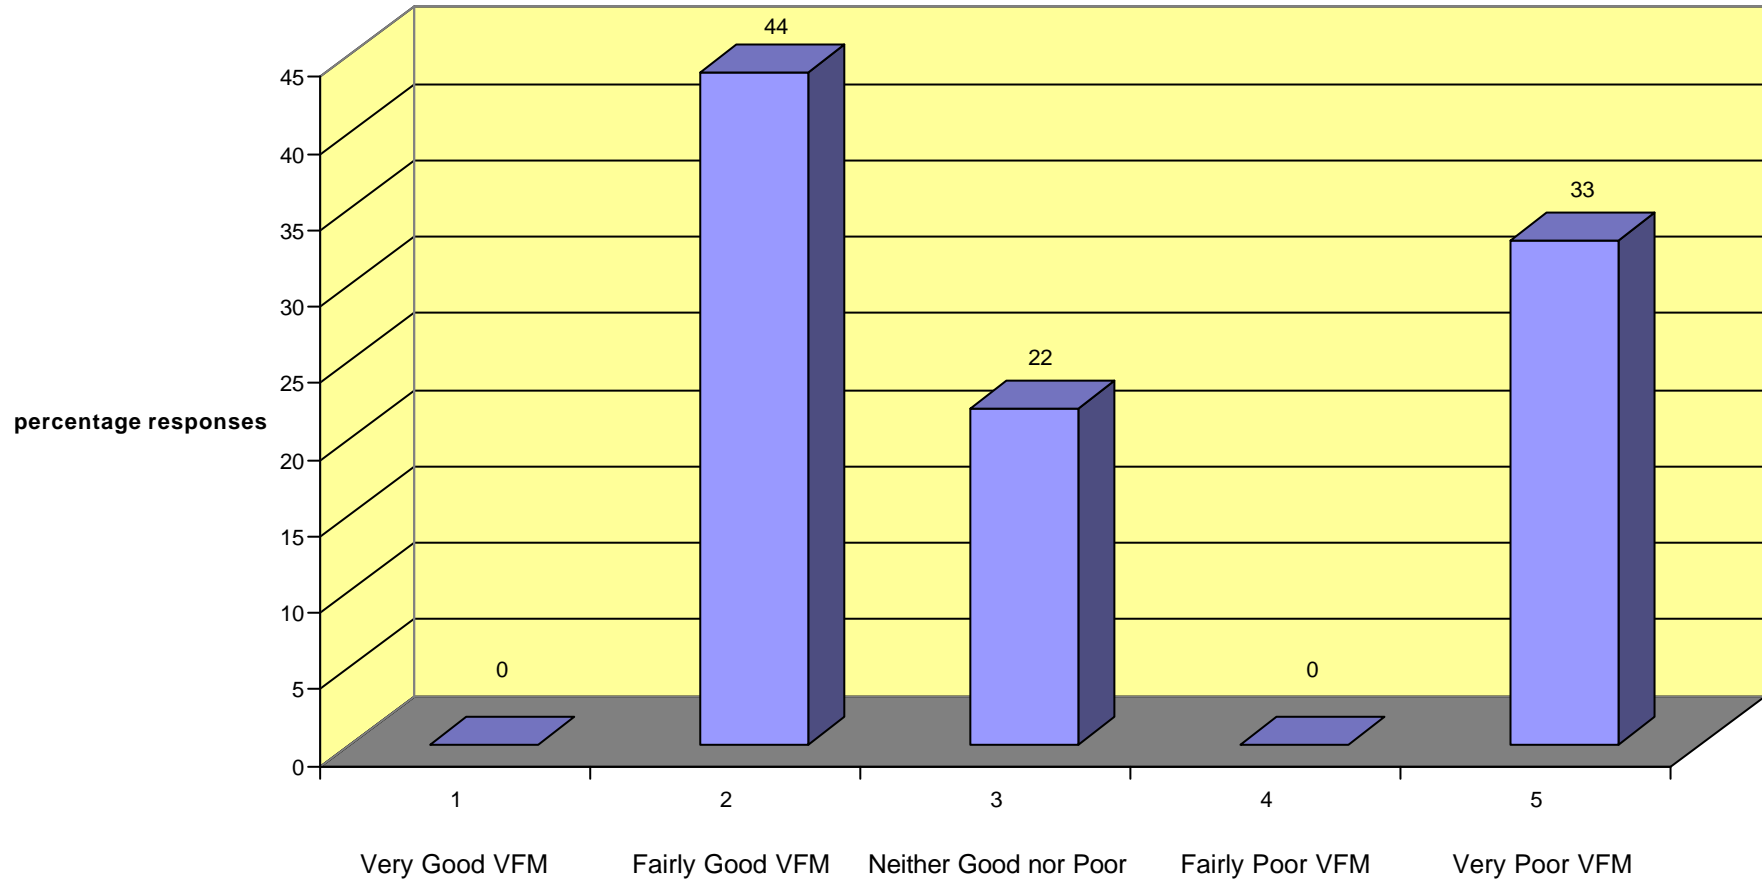

### Does the Council Tax you pay represent value for money? (Before Presentation)

**Glossopdale Does the Council tax you pay represent Value for money? (After presentation)**

High Peak and Derbyshire Dales Area Forums Qwizdom Results for Nov/December meetings

Attendance Figures

Glossopdale Area: 19 voting residents

The summary average is shown to the left alongside the Glossopdale (light shaded) result for each option

Options in *italics* indicate a slightly different wording or option than the corporate plan option