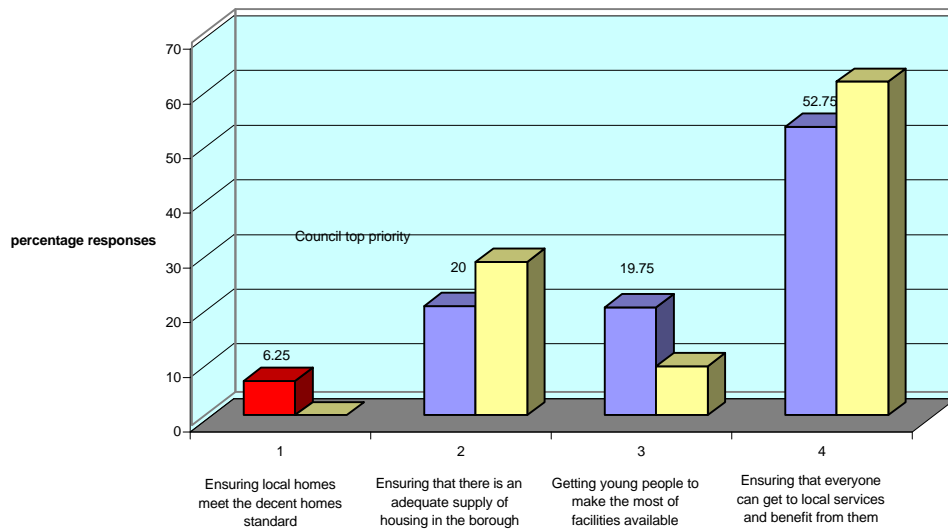

Before and after questions on Council Tax

High Peak and Derbyshire Dales Area Forums Summary Results for Nov/December meetings
Attendance Figures

Hope valley: 25 voting residents

The summary average is shown to the left alongside the Hope Valley (light Shaded) result for each option

Supporting People
Which of these four priorities do you consider to be the most important?
Summary and Hope Valley result

Creating Jobs and Prosperity
Which of these four priorities do you consider to be the most important?
Summary and Hope Valley result