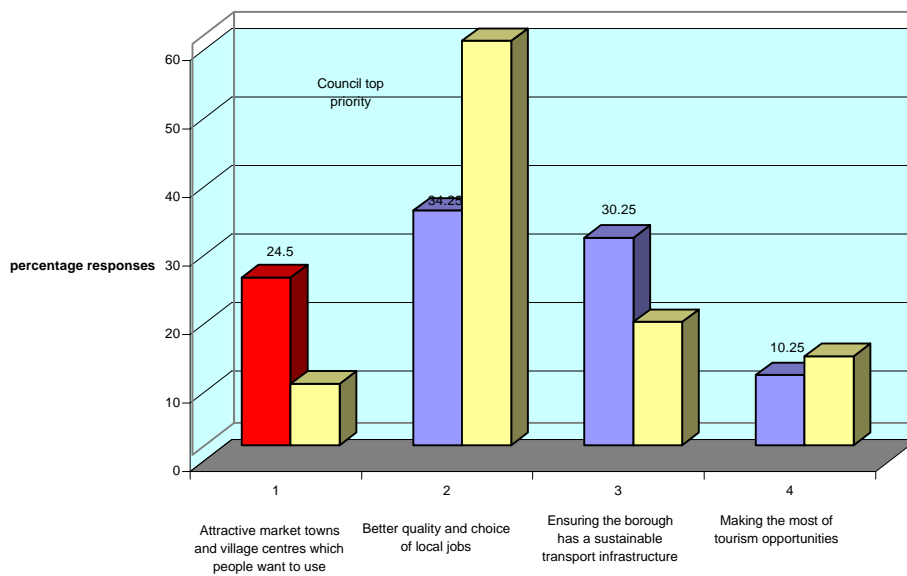

Before and after questions on Council Tax

High Peak and Derbyshire Dales Area Forums Summary Results for Nov/December meetings
Attendance Figures

Hope valley: 25 voting residents

The summary average is shown to the left alongside the Hope Valley (light Shaded) result for each option

Supporting People
Which of these four priorities do you consider to be the most important?
Summary and Hope Valley result

Creating Jobs and Prosperity
Which of these four priorities do you consider to be the most important?
Summary and Hope Valley result