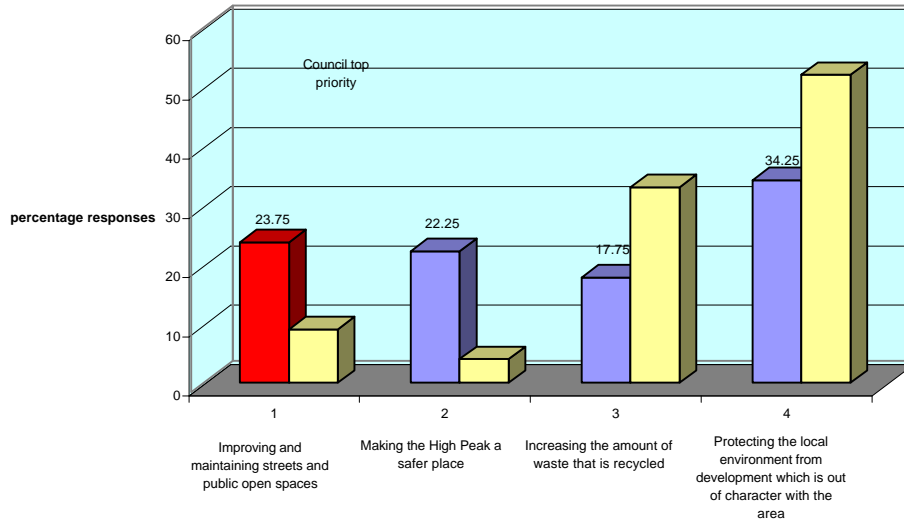

Protecting the Environment
Which of these four priorities do you consider to be the most important?
Summary and Hope Valley result