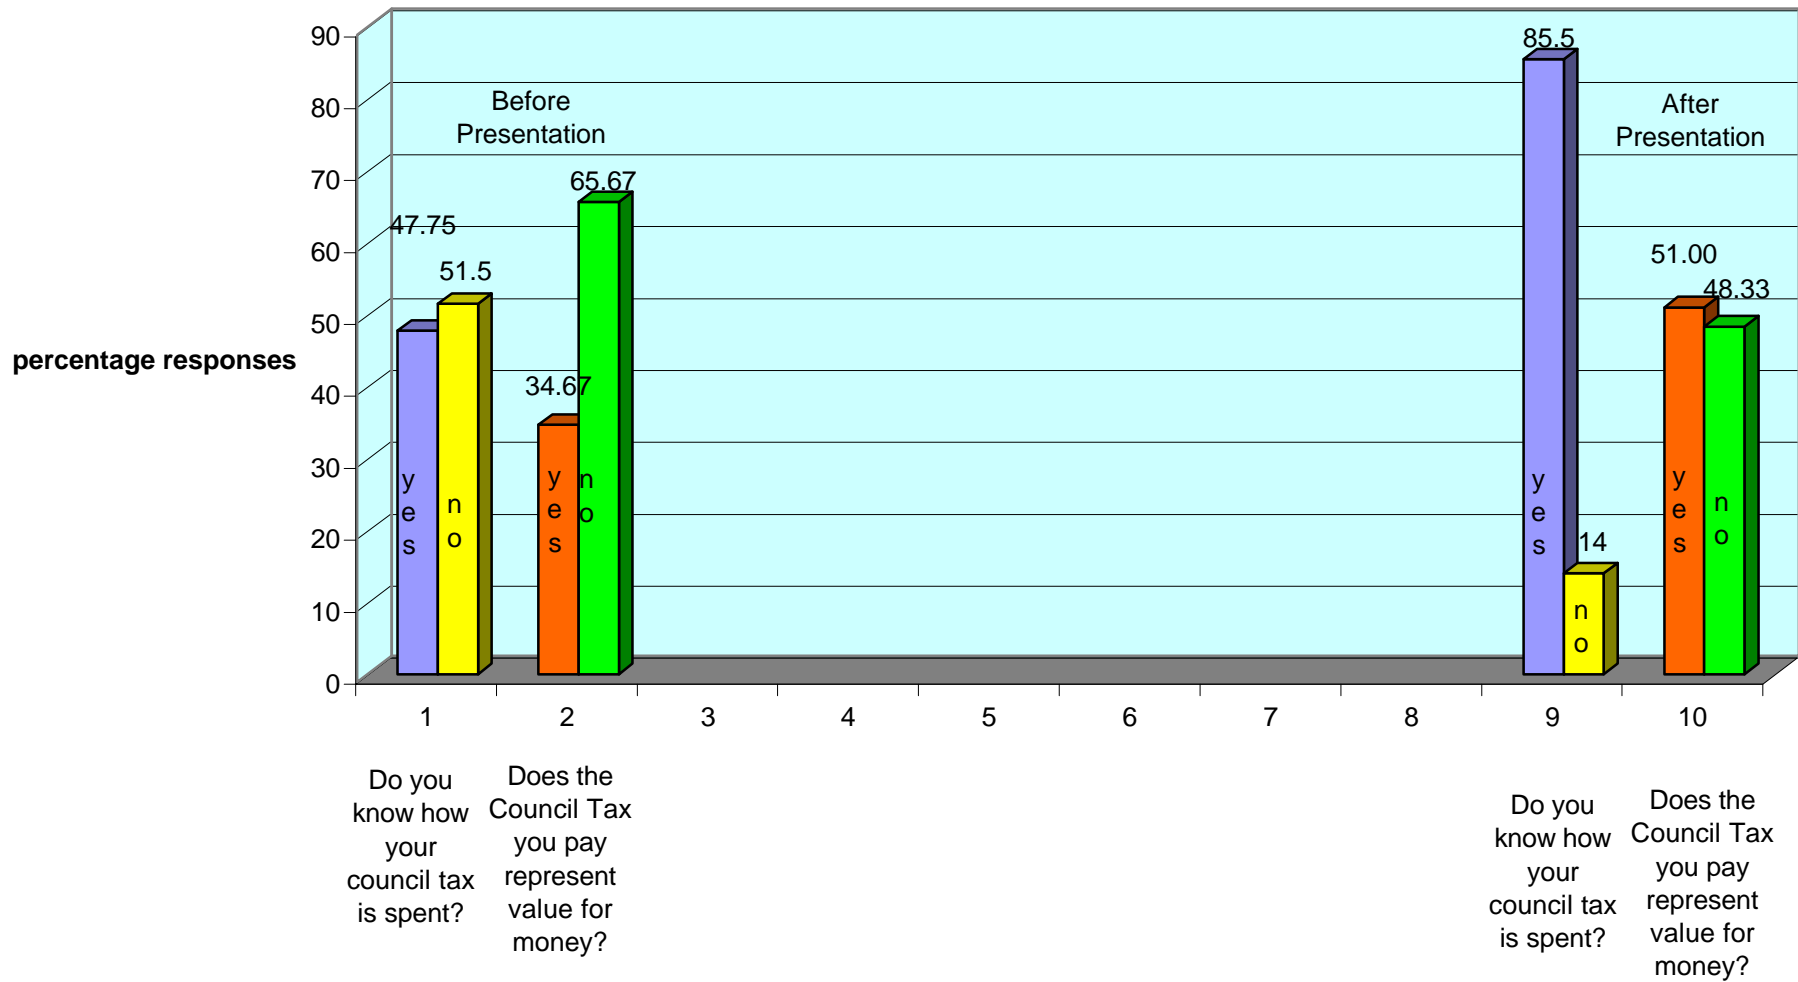

Before and after questions on Council Tax

High Peak and Derbyshire Dales Area Forums Summary Results for Nov/December meetings
Attendance Figures

Hope valley: 25 voting residents

The summary average is shown to the left alongside the Hope Valley (light Shaded) result for each option

Supporting People
Which of these four priorities do you consider to be the most important?
Summary and Hope Valley result

Creating Jobs and Prosperity
Which of these four priorities do you consider to be the most important?
Summary and Hope Valley result