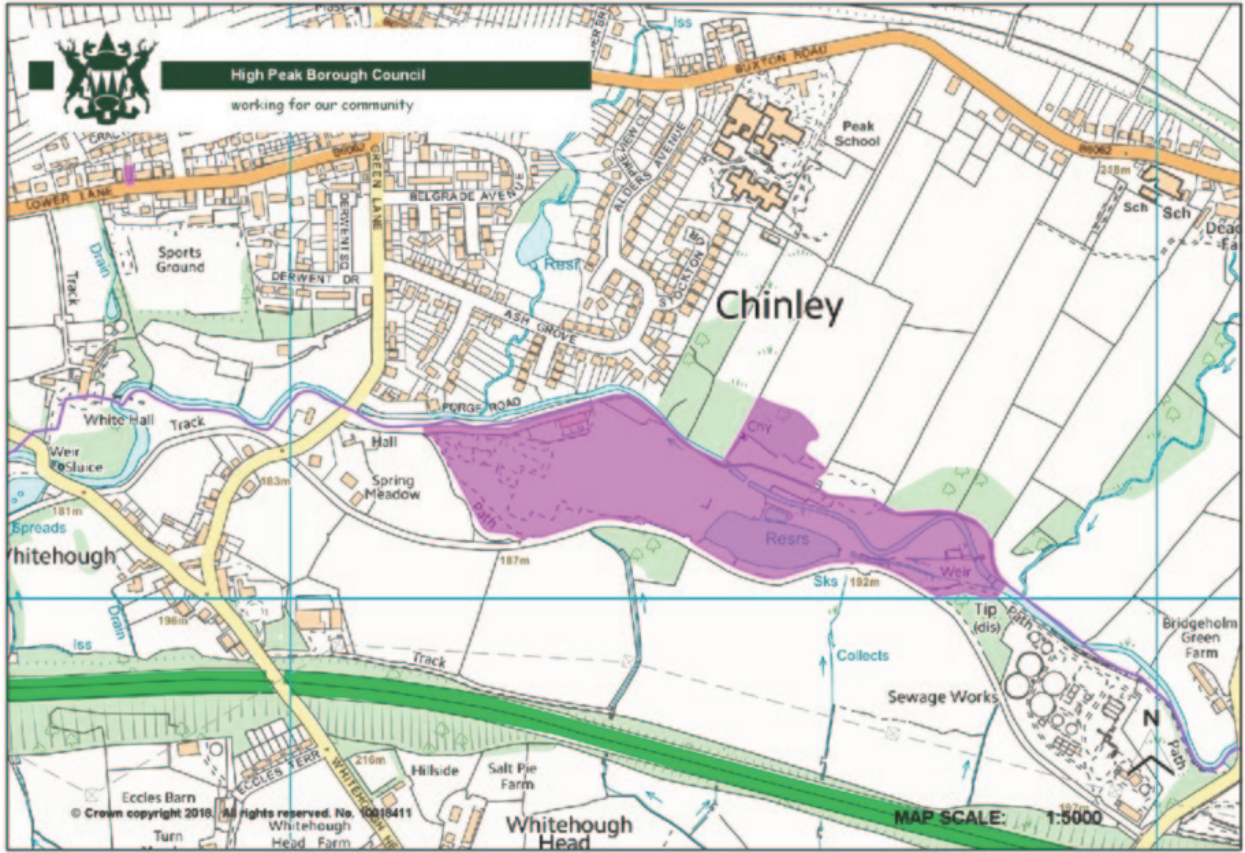

Contents

3 Temple Road, Buxton	33
Former Shire Hill Hospital, Glossop	34

Maps - introduction

1.1 This document provides a location plan showing the extent of the sites listed in the Brownfield Land Register. Please note that it does not include any plans for sites in the register where developments have been completed.

Adderley Place, Glossop

Birch Vale Industrial Estate

Charlestown Works, Glossop

Forge Works

Former Railway Museum Site, Glossop

Holehouse Mill, Marple Road, Chisworth

Leek Road, Buxton

Market Street Depot, Buxton