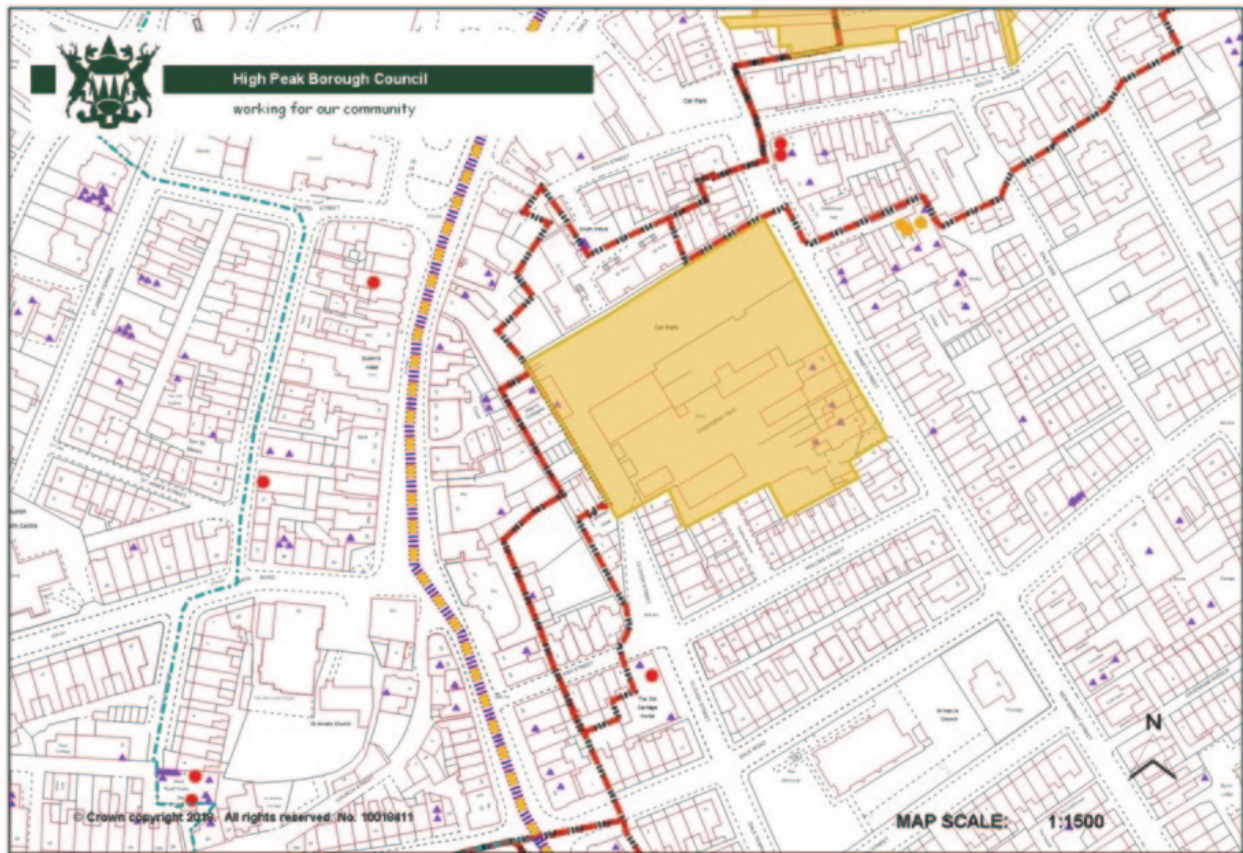

Contents

3 Temple Road, Buxton	33
Former Shire Hill Hospital, Glossop	34

Maps - introduction

1.1 This document provides a location plan showing the extent of the sites listed in the Brownfield Land Register. Please note that it does not include any plans for sites in the register where developments have been completed.

Adderley Place, Glossop

Birch Vale Industrial Estate

Charlestown Works, Glossop

Forge Works

Former Railway Museum Site, Glossop

Holehouse Mill, Marple Road, Chisworth

Leek Road, Buxton

Market Street Depot, Buxton

Title Location Plan

Scale 1:1250 @ A3

Note: Areas from DCP are not to be scaled, check accuracy against notes

0m 10m 20m 30m 40m 50m 60m 70m 80m 90m 100m 1:1250

Job Number	Drawing Number	Issue
411175	40	P2