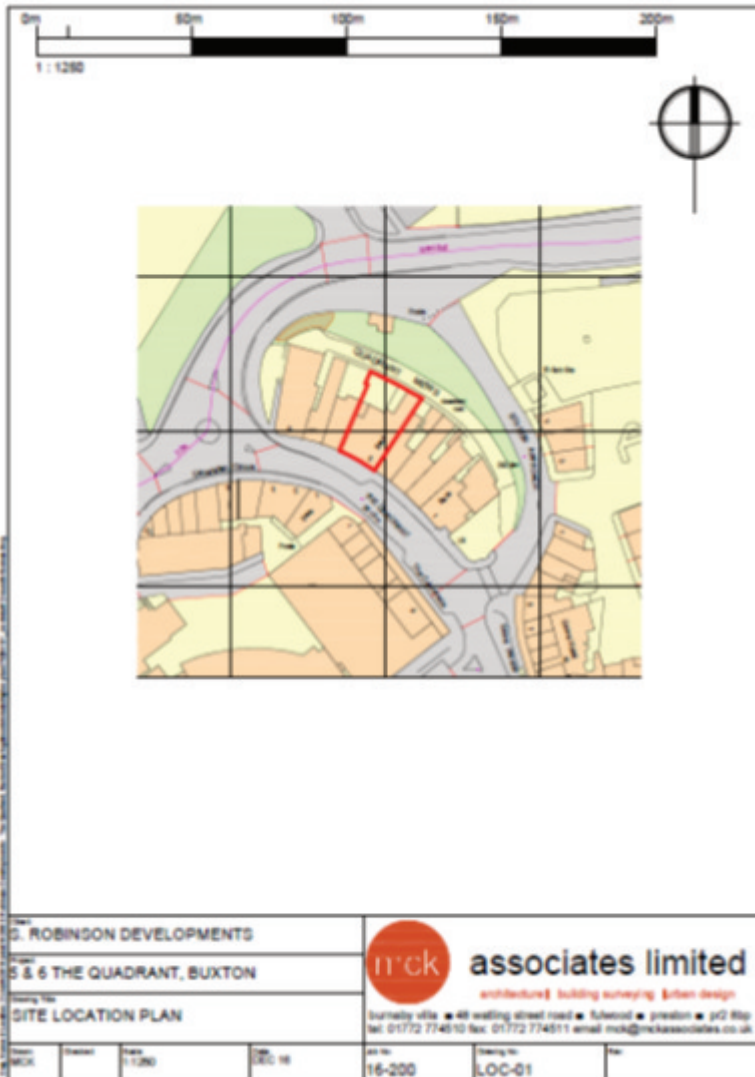

Contents

3 Temple Road, Buxton	33
Former Shire Hill Hospital, Glossop	34

Maps - introduction

1.1 This document provides a location plan showing the extent of the sites listed in the Brownfield Land Register. Please note that it does not include any plans for sites in the register where developments have been completed.

Former Nursing Home, Broad Walk, Buxton

Land at Woolley Bridge, East of A57, Hadfield

Bankwood Mill, Bankwood, Charlesworth

5-6 The Quadrant, Buxton

Holy Trinity Church, Peak Dale

Car Park to The Grouse Hotel, New Mills

Title Location Plan

Scale 1:1250 @ A3

Note: Areas from DCP are not to be scaled, check accuracy against notes

0m 10m 20m 30m 40m 50m 60m 70m 80m 90m 100m 1:1250

Job Number	Drawing Number	Issue
411175	40	P2