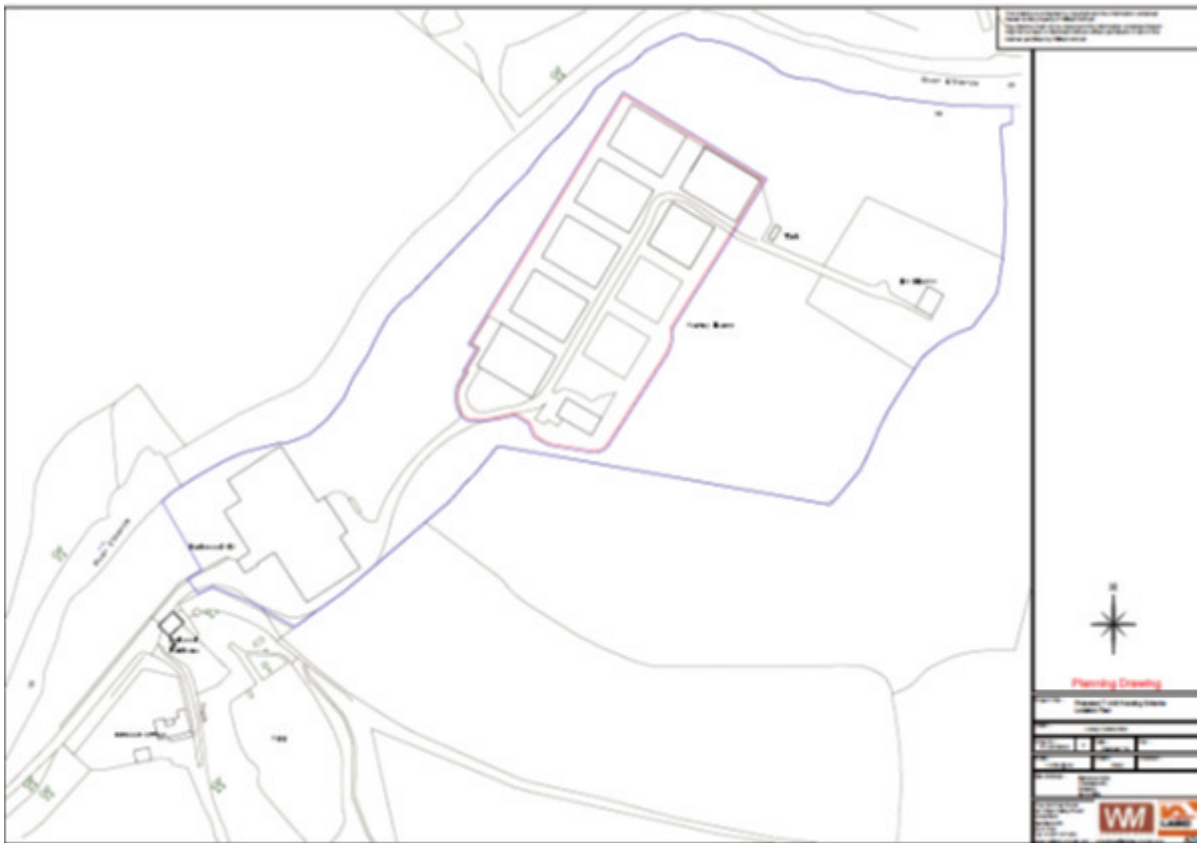

Bankwood Mill, Bankwood, Charlesworth