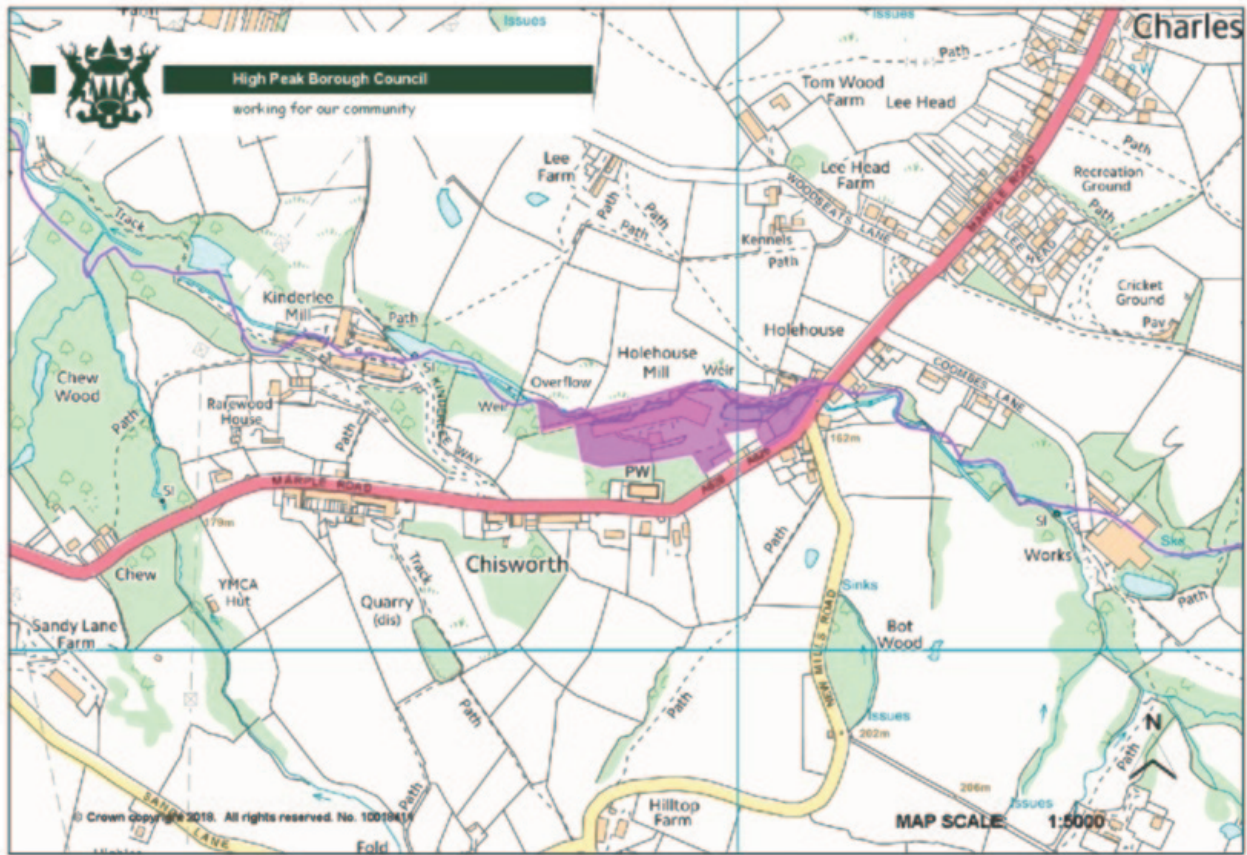

Contents

3 Temple Road, Buxton	33
Former Shire Hill Hospital, Glossop	34

Maps - introduction

1.1 This document provides a location plan showing the extent of the sites listed in the Brownfield Land Register. Please note that it does not include any plans for sites in the register where developments have been completed.

Adderley Place, Glossop

Birch Vale Industrial Estate

Charlestown Works, Glossop

Forge Works

Former Railway Museum Site, Glossop

Holehouse Mill, Marple Road, Chisworth

Leek Road, Buxton

Market Street Depot, Buxton

Title Location Plan

Scale 1:1250 @ A3

Note: Areas from DCP are not to be scaled, check accuracy against notes

0m 10m 20m 30m 40m 50m 60m 70m 80m 90m 100m 1:1250

Job Number	Drawing Number	Issue
411175	40	P2