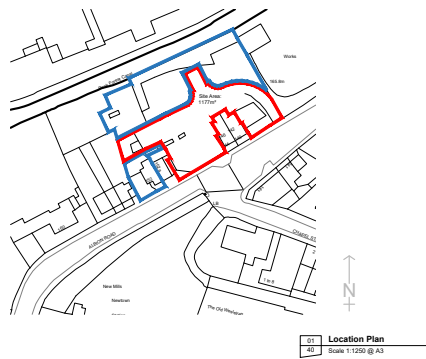

Land adj to 152 Albion Road, New Mills

General Notes

01. Check drawing is printed to accurate scale before scaling any dimensions. Do not scale drawings to fit sheet. If in doubt, contact TADW Architects.
02. All dimensions are to reference, unless stated otherwise.
03. Dimensions shall be rounded up to the next whole mm.
04. TADW Architects will be liable in writing of any discrepancies.
05. Copyright is reserved for the property of TADW Architects in accordance with the Copyright, Design and Patents Act 1988.

Legend

Code	Description	Date	Drawn	Checked
P2	Block to be amended	20/12/23	AM	OK
P1	Drawn	13/02/24	AM	OK
Issue	Description	Date	Drawn	Checked

Drawing Status
P = Planning | T = Tender | C = Construction | R = As Record

For Approval

tadw architects

01/24, Pinnacled, Woodport, Chester, CH67 1JG
Ph: 01244 474448 Fax: 01244 661322 info@tadw.co.uk www.tadw.co.uk

Client Treville Properties Ltd.

Job Land to near 152 Albion Road Saw Mills, New Mills

Title Location Plan

Scale 1:1250 @ A3

Note: Areas from DCP are not to be scaled, check accuracy against notes

0m 10m 20m 30m 40m 50m 60m 70m 80m 90m 100m 1:1250

Job Number	Drawing Number	Issue
411175	40	P2