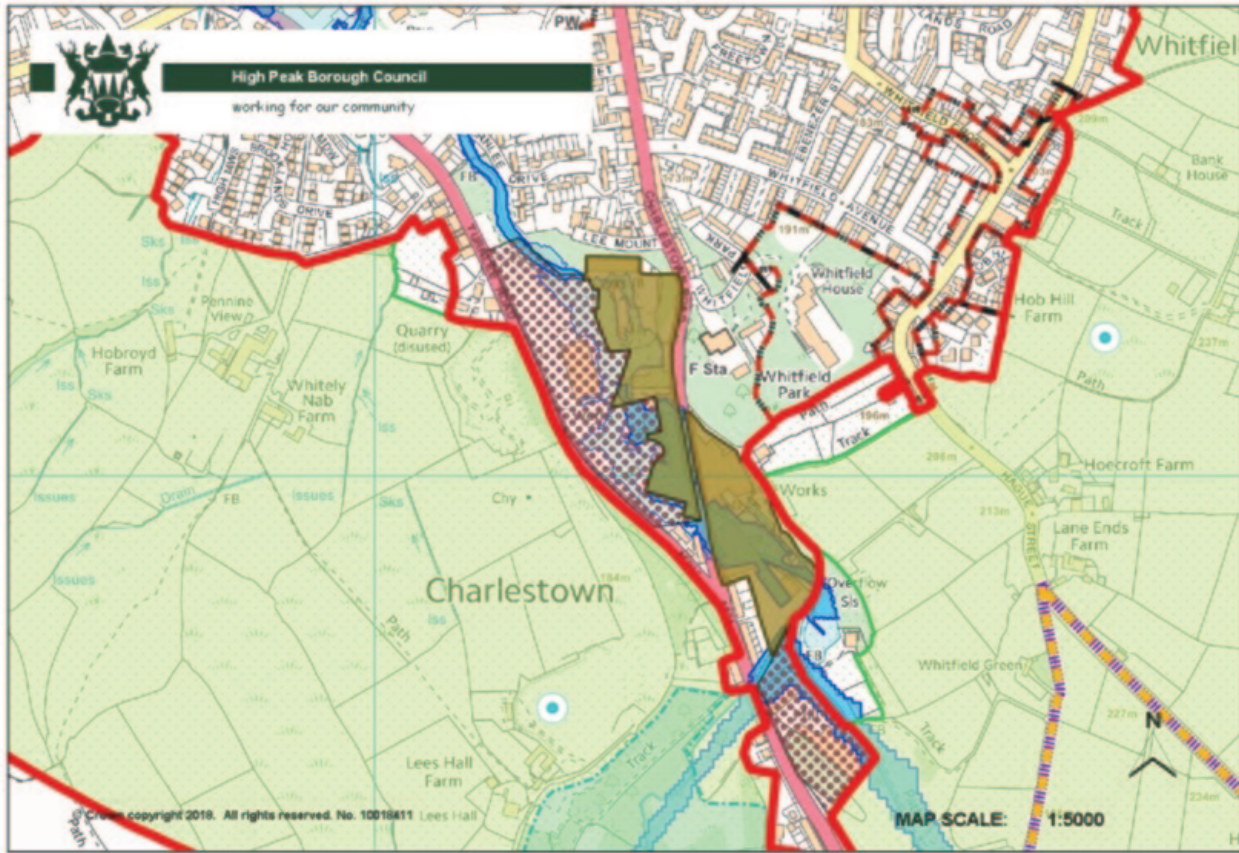

Contents

3 Temple Road, Buxton	33
Former Shire Hill Hospital, Glossop	34

Maps - introduction

1.1 This document provides a location plan showing the extent of the sites listed in the Brownfield Land Register. Please note that it does not include any plans for sites in the register where developments have been completed.

Adderley Place, Glossop

Birch Vale Industrial Estate

Charlestown Works, Glossop

Forge Works

Former Railway Museum Site, Glossop

Holehouse Mill, Marple Road, Chisworth

Leek Road, Buxton

Market Street Depot, Buxton

Title Location Plan

Scale 1:1250 @ A3

Note: Areas from DCP are not to be scaled, check accuracy against notes

0m 10m 20m 30m 40m 50m 60m 70m 80m 90m 100m 1:1250

Job Number	Drawing Number	Issue
411175	40	P2