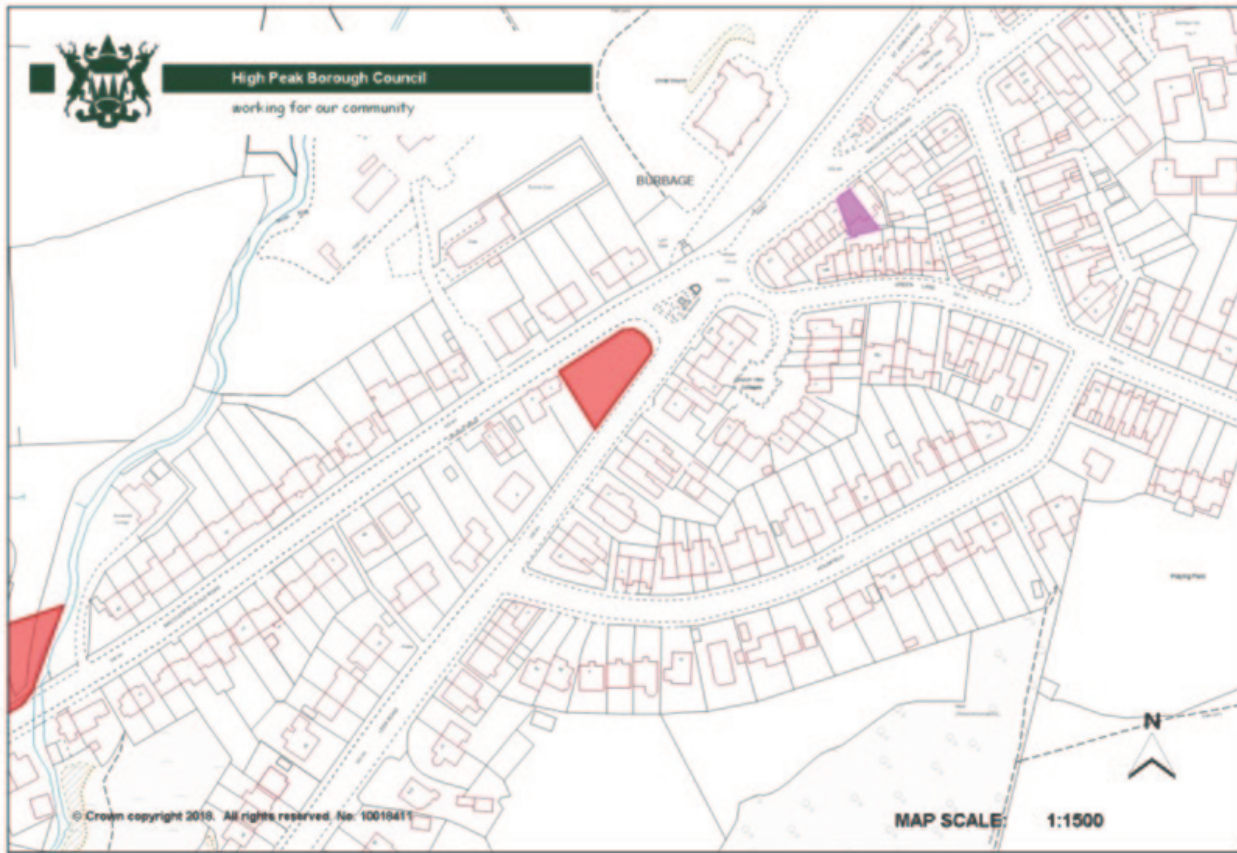

Contents

3 Temple Road, Buxton	33
Former Shire Hill Hospital, Glossop	34

Maps - introduction

1.1 This document provides a location plan showing the extent of the sites listed in the Brownfield Land Register. Please note that it does not include any plans for sites in the register where developments have been completed.

Adderley Place, Glossop

Birch Vale Industrial Estate

Charlestown Works, Glossop

Forge Works

Former Railway Museum Site, Glossop

Holehouse Mill, Marple Road, Chisworth

Leek Road, Buxton

Market Street Depot, Buxton

Newtown Industrial Area, New Mills

Old Rail Sidings, Glossop Road, Glossop

Paradise Street, Hadfield

Roebuck Place, Chapel-en-le-Frith

Woodside Street, New Mills

Gisbourne Road / Old Road, Whaley Bridge

Former White Lion, Spring Gardens, Buxton

Former Nursing Home, Broad Walk, Buxton

Land at Woolley Bridge, East of A57, Hadfield

Bankwood Mill, Bankwood, Charlesworth

5-6 The Quadrant, Buxton

Holy Trinity Church, Peak Dale

Car Park to The Grouse Hotel, New Mills