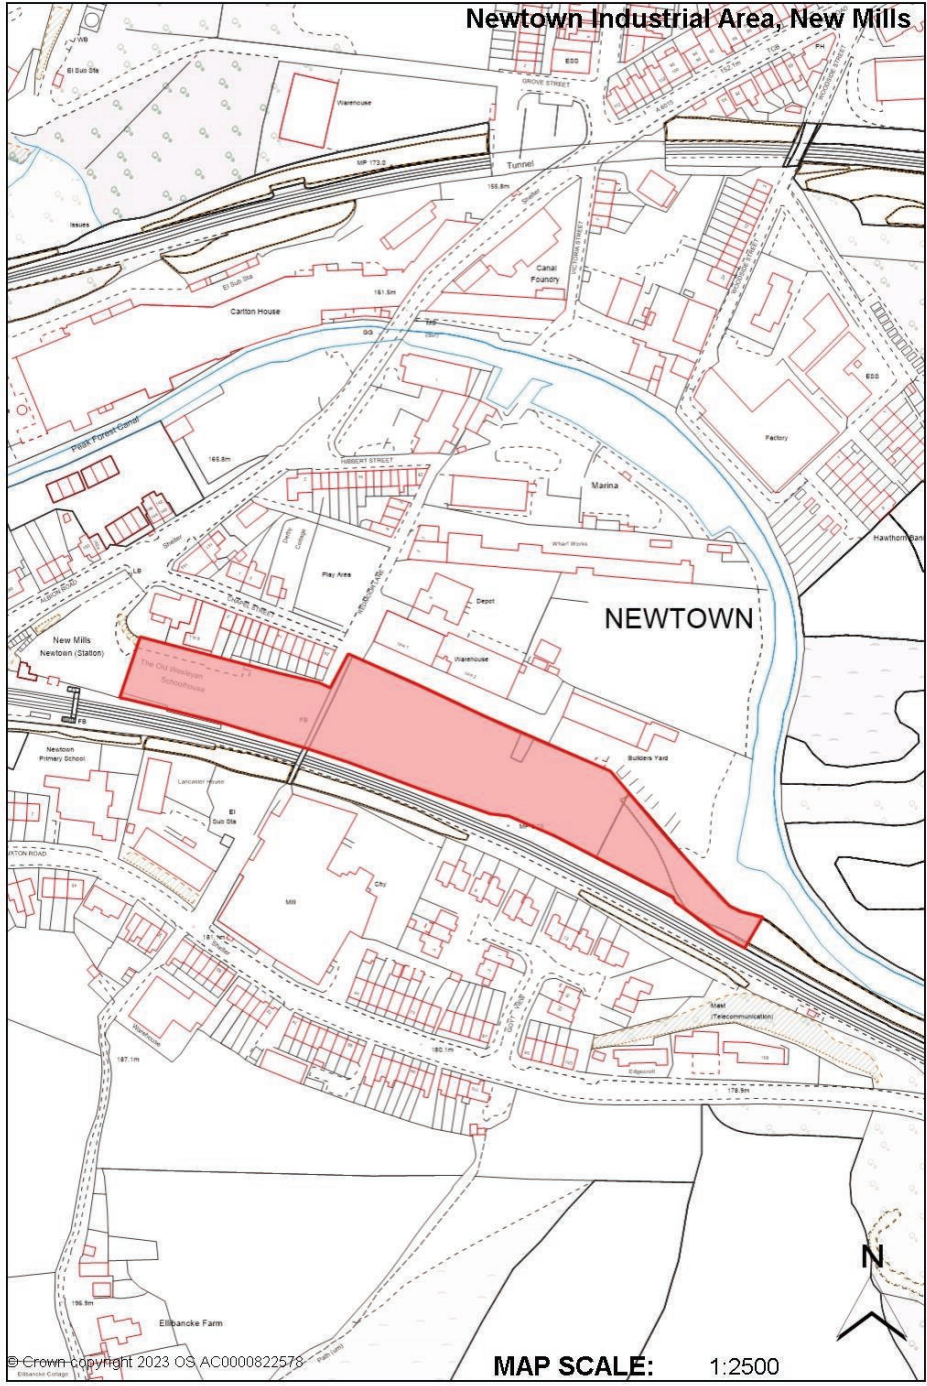

Newtown Industrial Area, New Mills