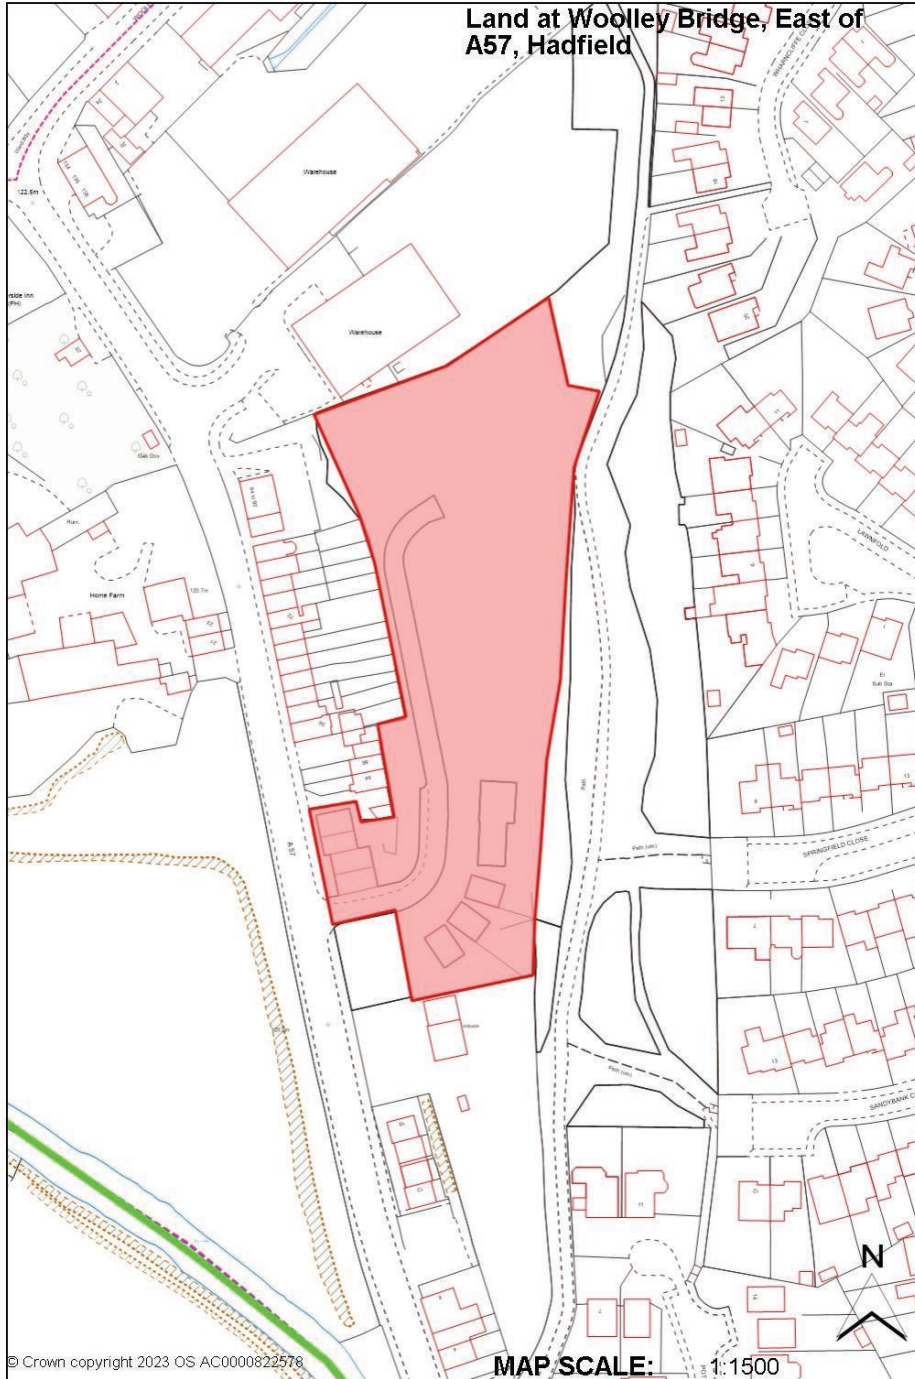

Contents

3 Temple Road, Buxton	33
Former Shire Hill Hospital, Glossop	34

Maps - introduction

1.1 This document provides a location plan showing the extent of the sites listed in the Brownfield Land Register. Please note that it does not include any plans for sites in the register where developments have been completed.

Former Nursing Home, Broad Walk, Buxton

Land at Woolley Bridge, East of A57, Hadfield

Bankwood Mill, Bankwood, Charlesworth

5-6 The Quadrant, Buxton

Holy Trinity Church, Peak Dale

Car Park to The Grouse Hotel, New Mills

Title Location Plan

Scale 1:1250 @ A3

Note: Areas from DCP are not to be scaled, check accuracy against notes

0m 10m 20m 30m 40m 50m 60m 70m 80m 90m 100m 1:1250

Job Number	Drawing Number	Issue
411175	40	P2