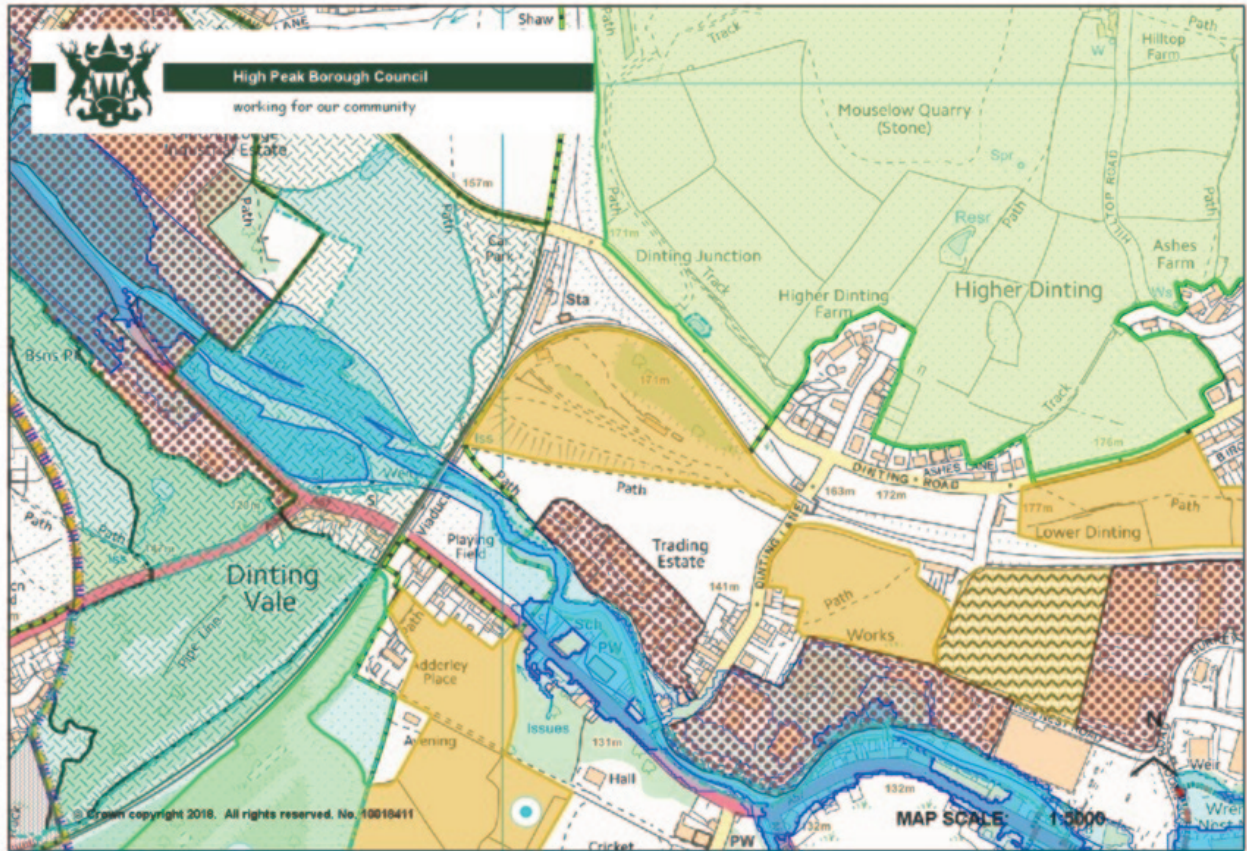

Contents

3 Temple Road, Buxton	33
Former Shire Hill Hospital, Glossop	34

Maps - introduction

1.1 This document provides a location plan showing the extent of the sites listed in the Brownfield Land Register. Please note that it does not include any plans for sites in the register where developments have been completed.

Adderley Place, Glossop

Birch Vale Industrial Estate

Charlestown Works, Glossop

Forge Works

Former Railway Museum Site, Glossop

Holehouse Mill, Marple Road, Chisworth

Leek Road, Buxton

Market Street Depot, Buxton

Former Nursing Home, Broad Walk, Buxton

Land at Woolley Bridge, East of A57, Hadfield

Bankwood Mill, Bankwood, Charlesworth

5-6 The Quadrant, Buxton

Holy Trinity Church, Peak Dale

Car Park to The Grouse Hotel, New Mills

Title Location Plan

Scale 1:1250 @ A3

Note: Areas from DCP are not to be scaled, check accuracy against notes

0m 10m 20m 30m 40m 50m 60m 70m 80m 90m 100m 1:1250

Job Number	Drawing Number	Issue
411175	40	P2