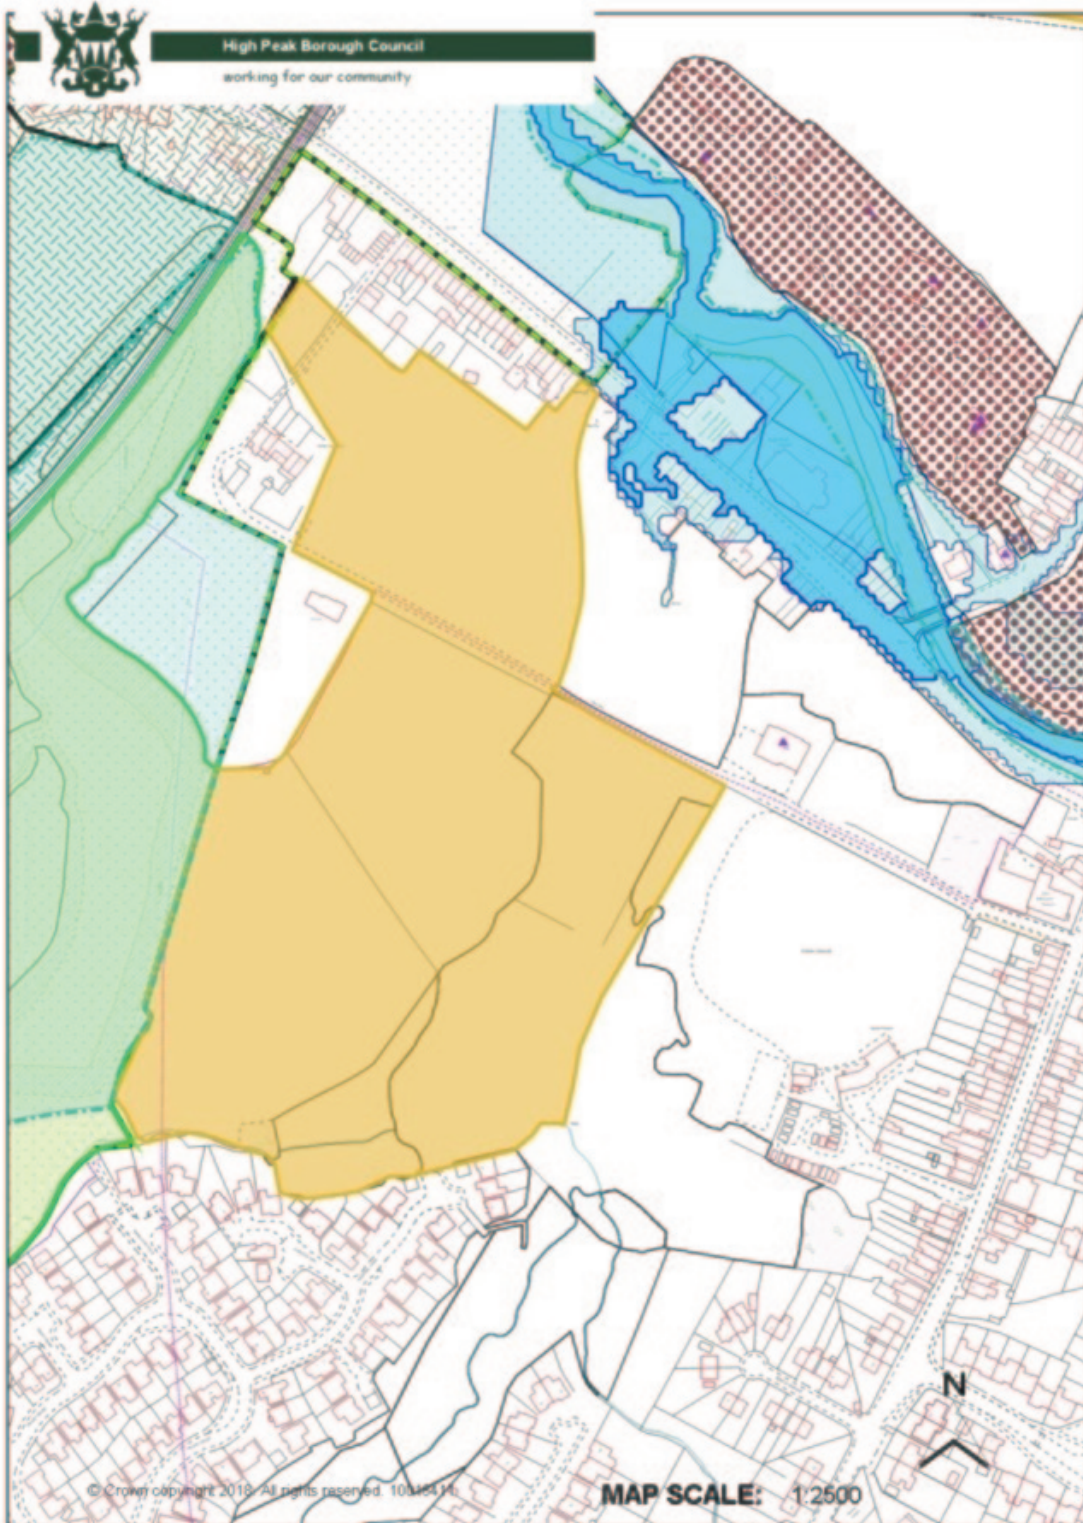

Contents

3 Temple Road, Buxton	33
Former Shire Hill Hospital, Glossop	34

Maps - introduction

1.1 This document provides a location plan showing the extent of the sites listed in the Brownfield Land Register. Please note that it does not include any plans for sites in the register where developments have been completed.

Adderley Place, Glossop

Birch Vale Industrial Estate

Charlestown Works, Glossop

Forge Works

Former Railway Museum Site, Glossop

Holehouse Mill, Marple Road, Chisworth

Leek Road, Buxton

Market Street Depot, Buxton

Title Location Plan

Scale 1:1250 @ A3

Note: Areas from DCP are not to be scaled, check accuracy against notes

0m 10m 20m 30m 40m 50m 60m 70m 80m 90m 100m 1:1250

Job Number	Drawing Number	Issue
411175	40	P2