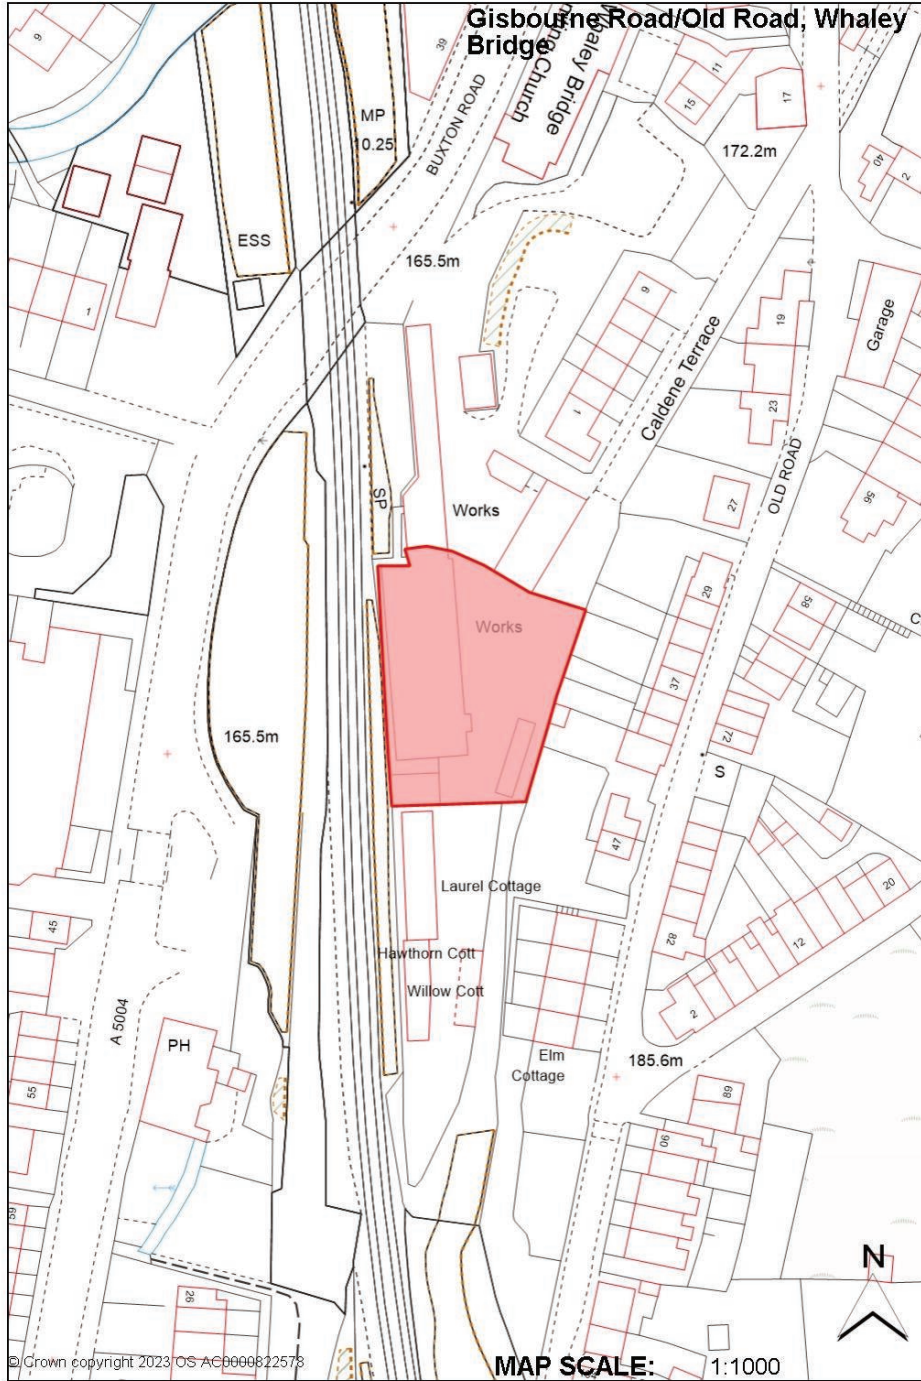

Gisbourne Road / Old Road, Whaley Bridge