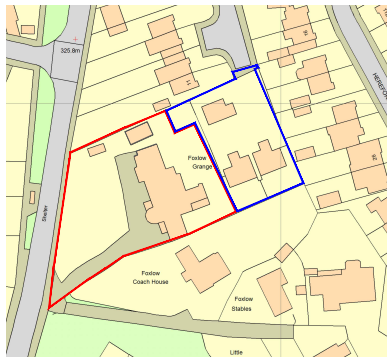

Title Location Plan

Scale 1:1250 @ A3

Note: Areas from DCP are not to be scaled, check accuracy against notes

0m 10m 20m 30m 40m 50m 60m 70m 80m 90m 100m 1:1250

Job Number	Drawing Number	Issue
411175	40	P2

Foxlow Grange, Harpur Hill, Buxton

1:1250

1:500

FOXLOW GRANGE, HARPUR
SITE LOCATION PLANS

SITE LOCATION 01

ARCHITECTURE
1:200
SITE LOCATION 01
B REGS COMPLIANT

Railway Street, Glossop

Land adj to Haulage Yard, Buxton Rd, Furness Vale