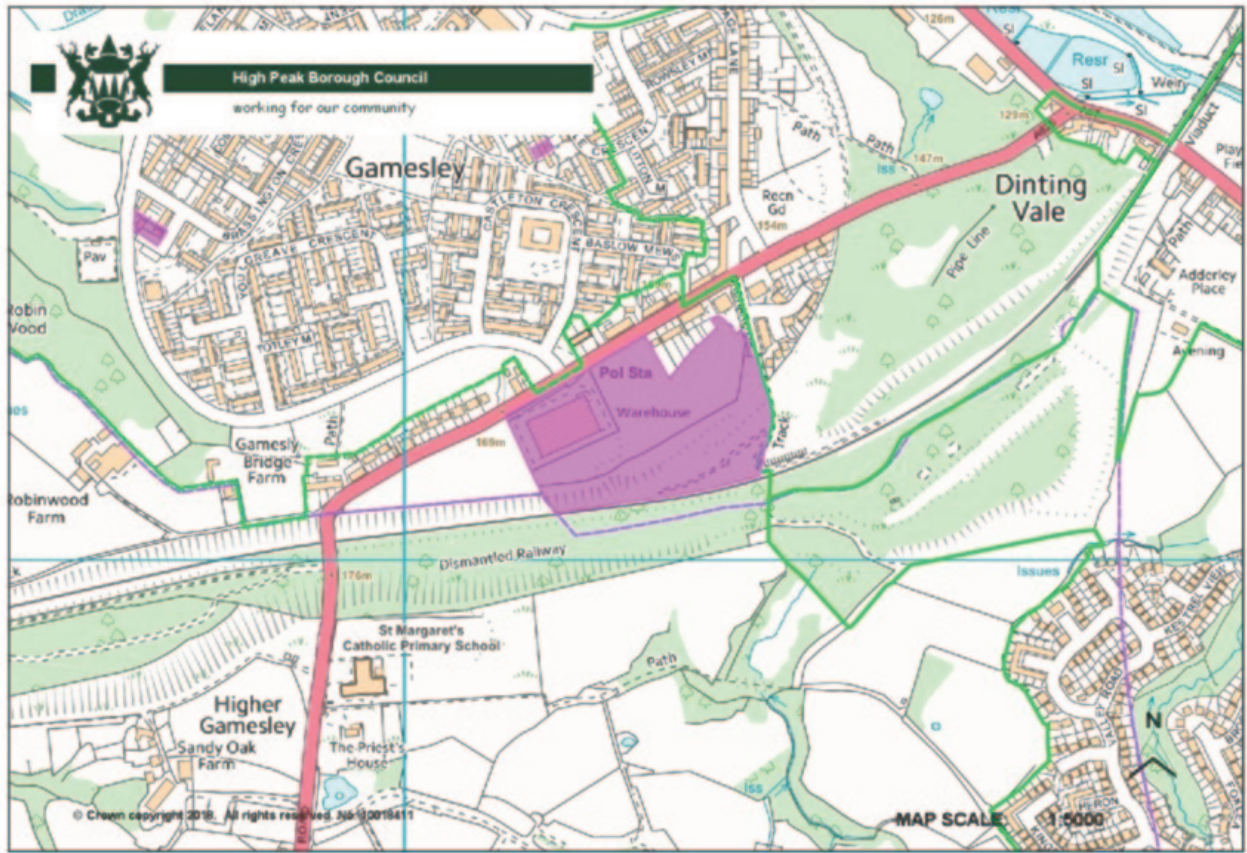

Old Rail Sidings, Glossop Road, Glossop