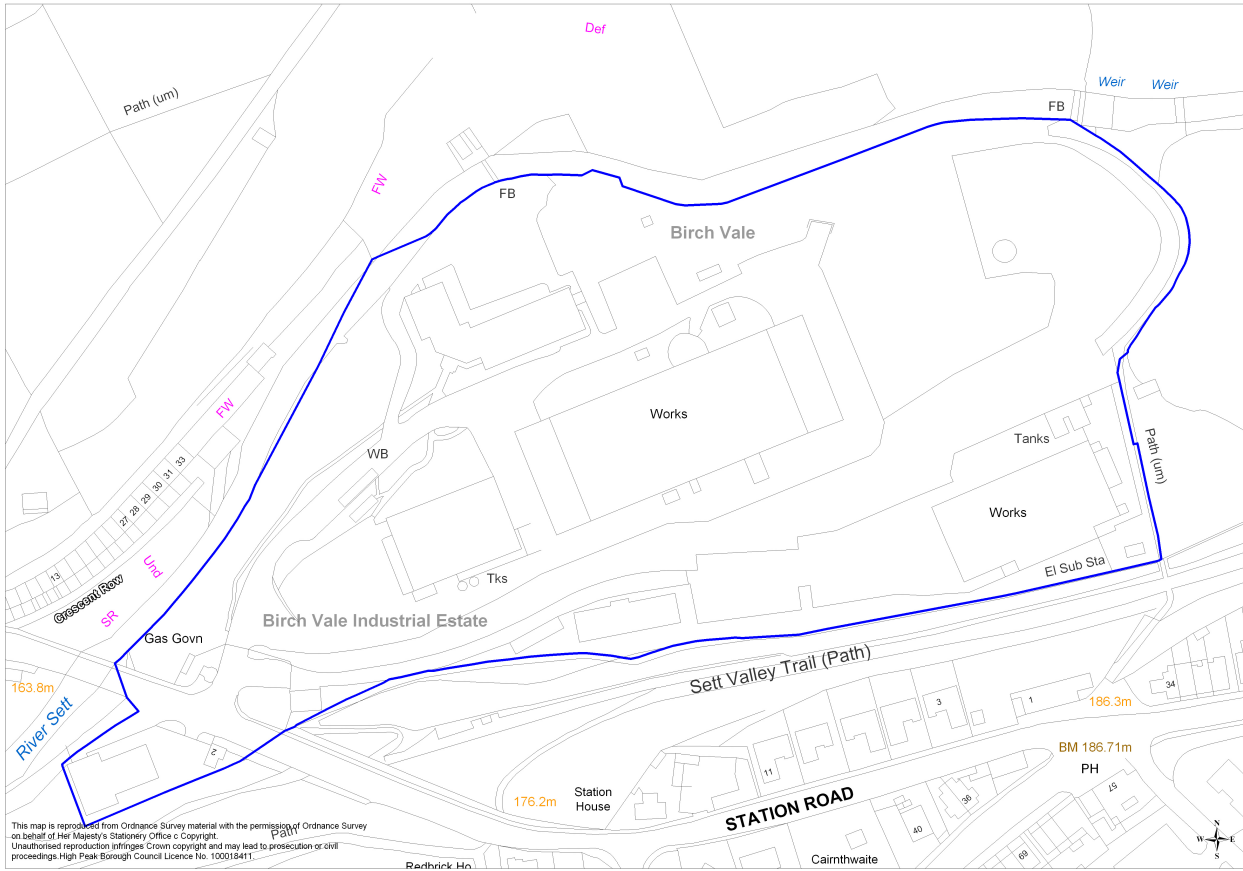

Birch Vale Industrial Estate