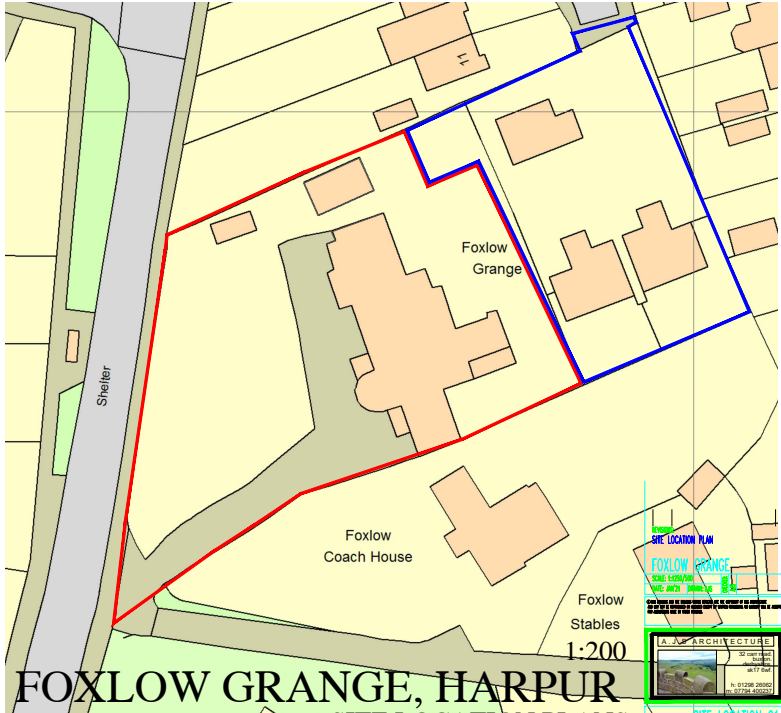

Contents

3 Temple Road, Buxton	33
Former Shire Hill Hospital, Glossop	34

Maps - introduction

1.1 This document provides a location plan showing the extent of the sites listed in the Brownfield Land Register. Please note that it does not include any plans for sites in the register where developments have been completed.

Title Location Plan

Scale 1:1250 @ A3

Note: Areas from DCP are not to be scaled, check accuracy against notes

0m 10m 20m 30m 40m 50m 60m 70m 80m 90m 100m 1:1250

Job Number	Drawing Number	Issue
411175	40	P2

Foxlow Grange, Harpur Hill, Buxton

1:1250

1:500

FOXLOW GRANGE, HARPUR
SITE LOCATION PLANS

SITE LOCATION 01

ARCHITECTURE
1:200
SITE LOCATION 01
B REGS COMPLIANT

Railway Street, Glossop

Land adj to Haulage Yard, Buxton Rd, Furness Vale