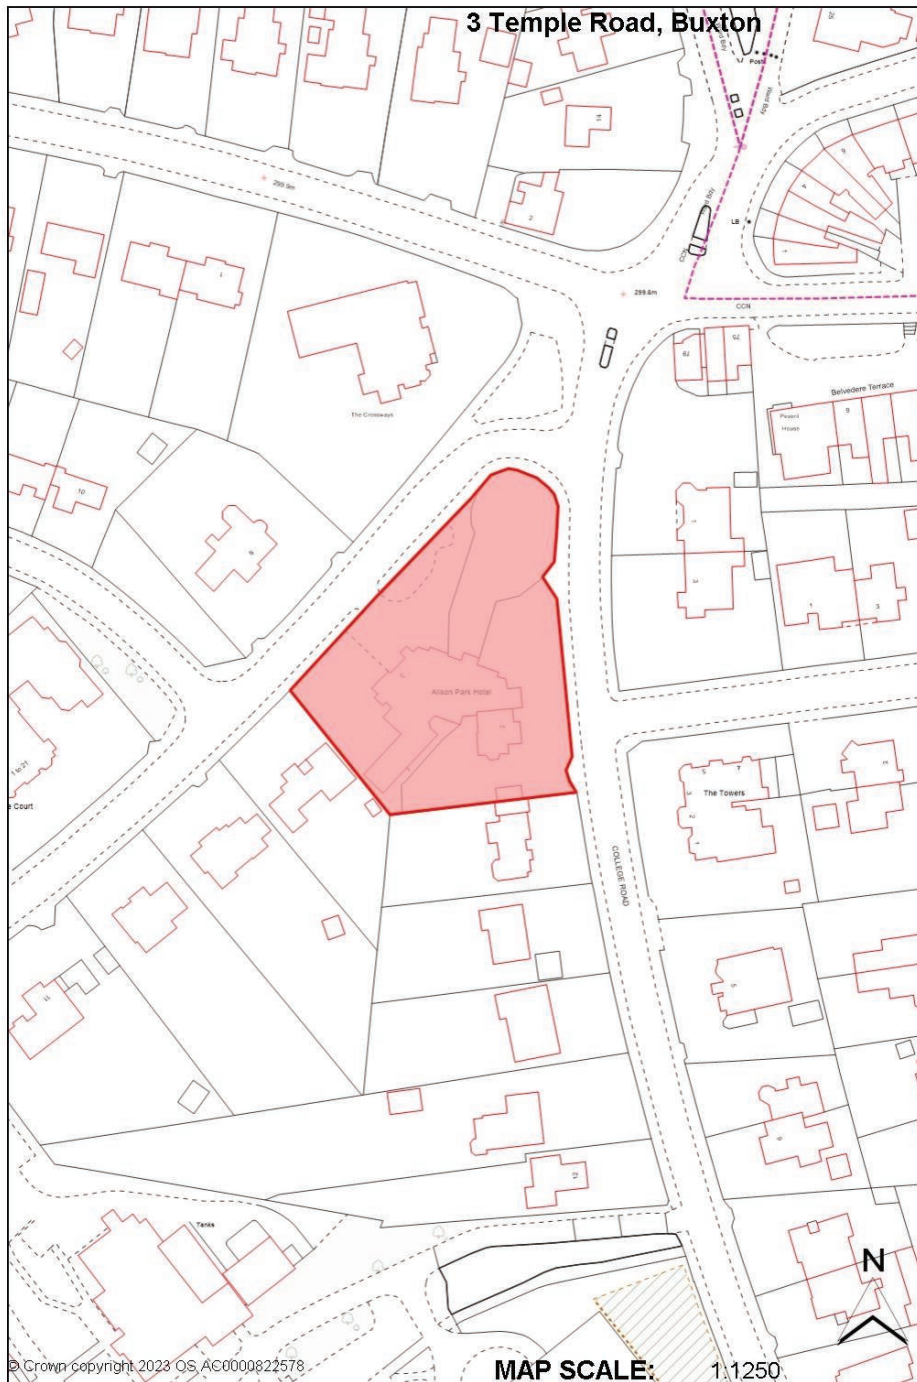

3 Temple Road, Buxton