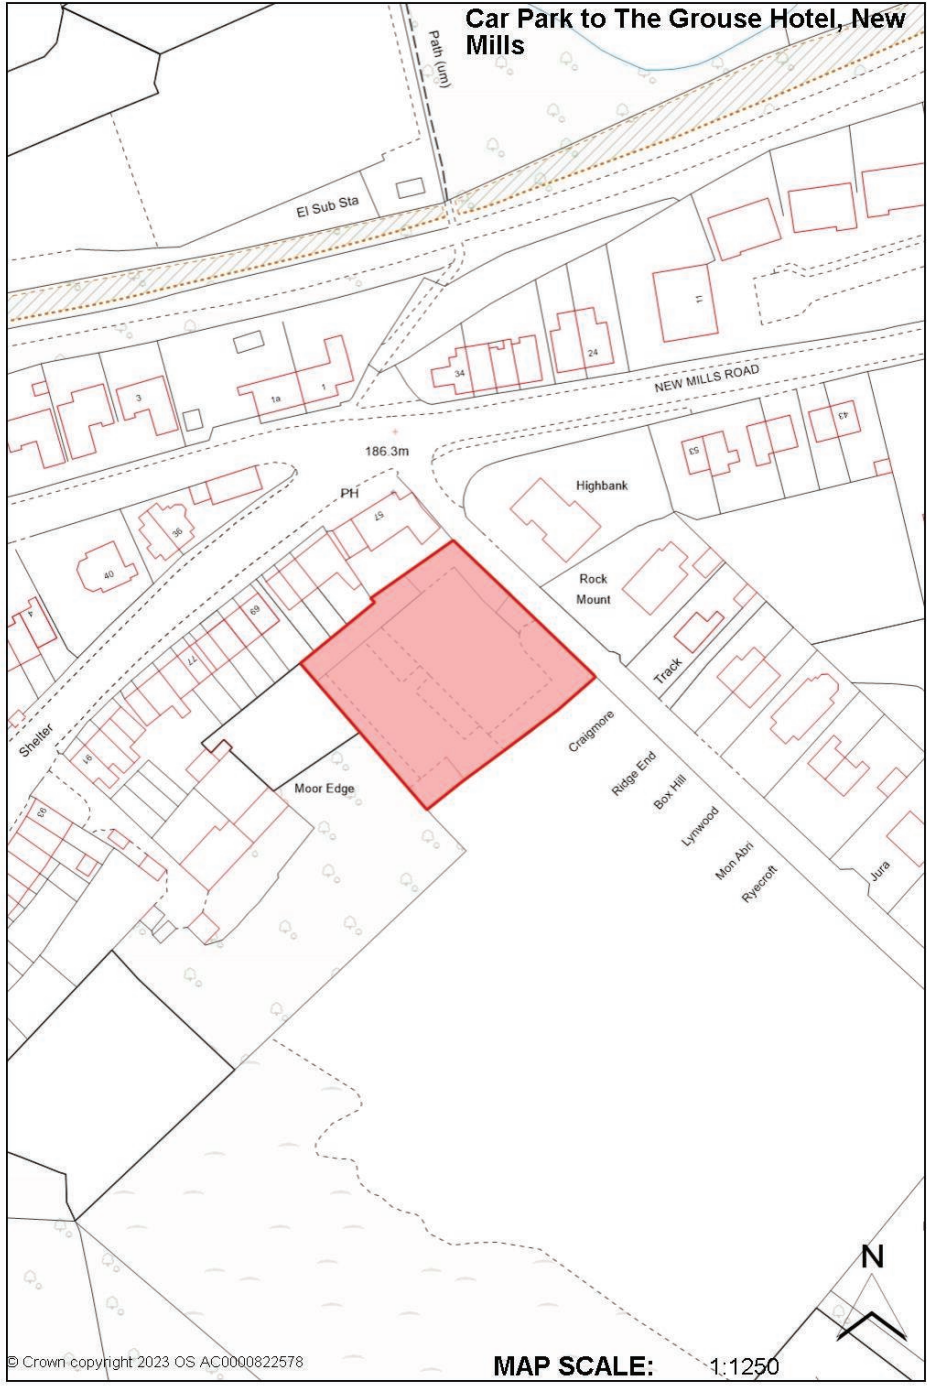

Contents

3 Temple Road, Buxton	33
Former Shire Hill Hospital, Glossop	34

Maps - introduction

1.1 This document provides a location plan showing the extent of the sites listed in the Brownfield Land Register. Please note that it does not include any plans for sites in the register where developments have been completed.

Former Nursing Home, Broad Walk, Buxton

Land at Woolley Bridge, East of A57, Hadfield

Bankwood Mill, Bankwood, Charlesworth

5-6 The Quadrant, Buxton

Holy Trinity Church, Peak Dale

Car Park to The Grouse Hotel, New Mills

Title Location Plan

Scale 1:1250 @ A3

Note: Areas from DCP are not to be scaled, check accuracy against notes

0m 10m 20m 30m 40m 50m 60m 70m 80m 90m 100m 1:1250

Job Number	Drawing Number	Issue
411175	40	P2