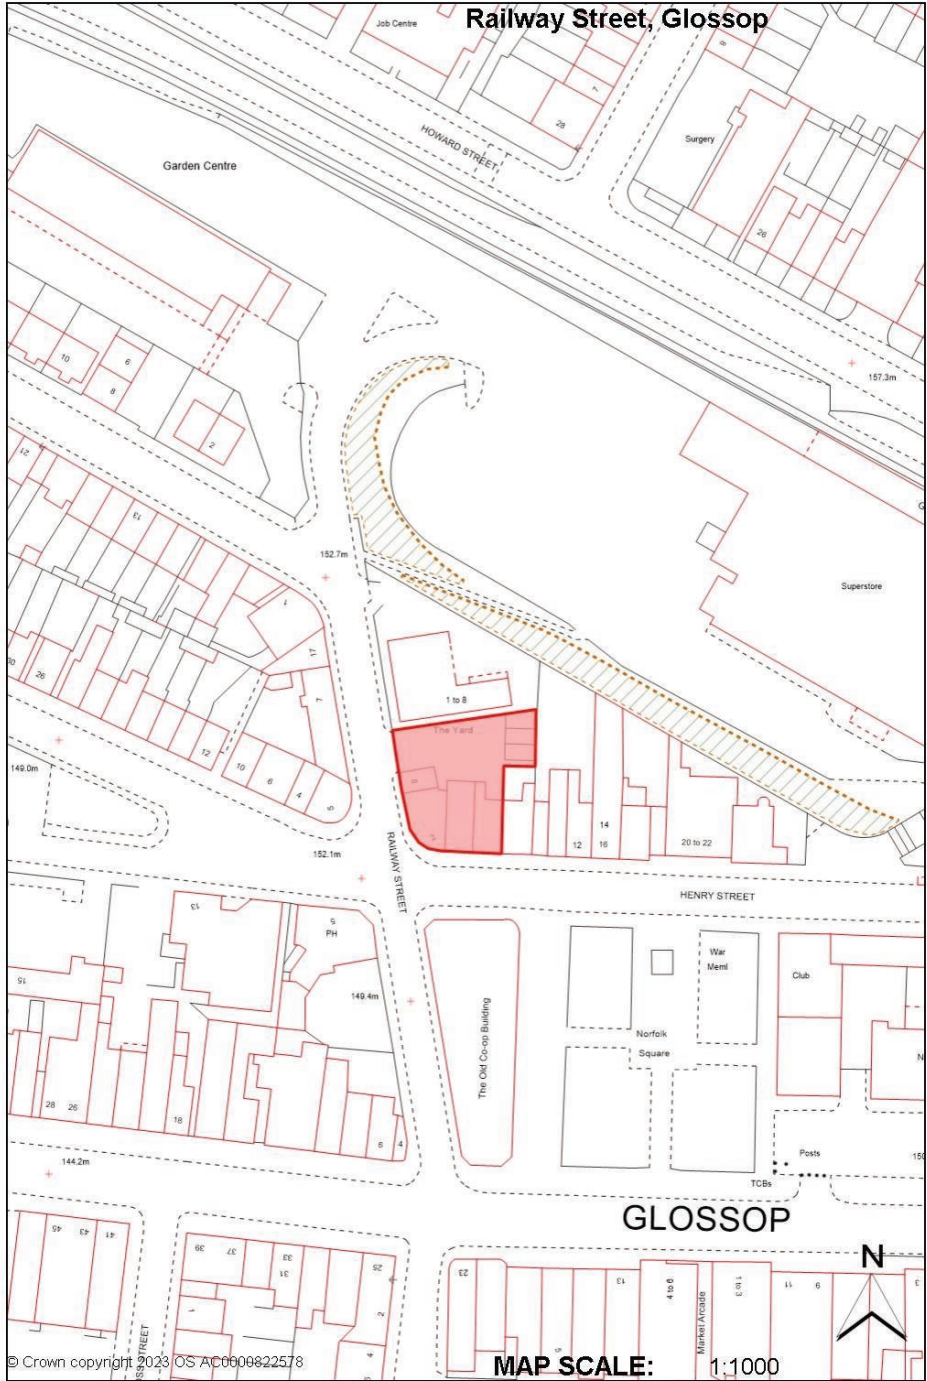

Contents

3 Temple Road, Buxton	33
Former Shire Hill Hospital, Glossop	34

Maps - introduction

1.1 This document provides a location plan showing the extent of the sites listed in the Brownfield Land Register. Please note that it does not include any plans for sites in the register where developments have been completed.

Title Location Plan

Scale 1:1250 @ A3

Note: Areas from DCP are not to be scaled, check accuracy against notes

0m 10m 20m 30m 40m 50m 60m 70m 80m 90m 100m 1:1250

Job Number	Drawing Number	Issue
411175	40	P2

Foxlow Grange, Harpur Hill, Buxton

1:1250

1:500

FOXLOW GRANGE, HARPUR
SITE LOCATION PLANS

SITE LOCATION 01

ARCHITECTURE
1:200
SITE LOCATION 01
B REGS COMPLIANT

Railway Street, Glossop

Land adj to Haulage Yard, Buxton Rd, Furness Vale