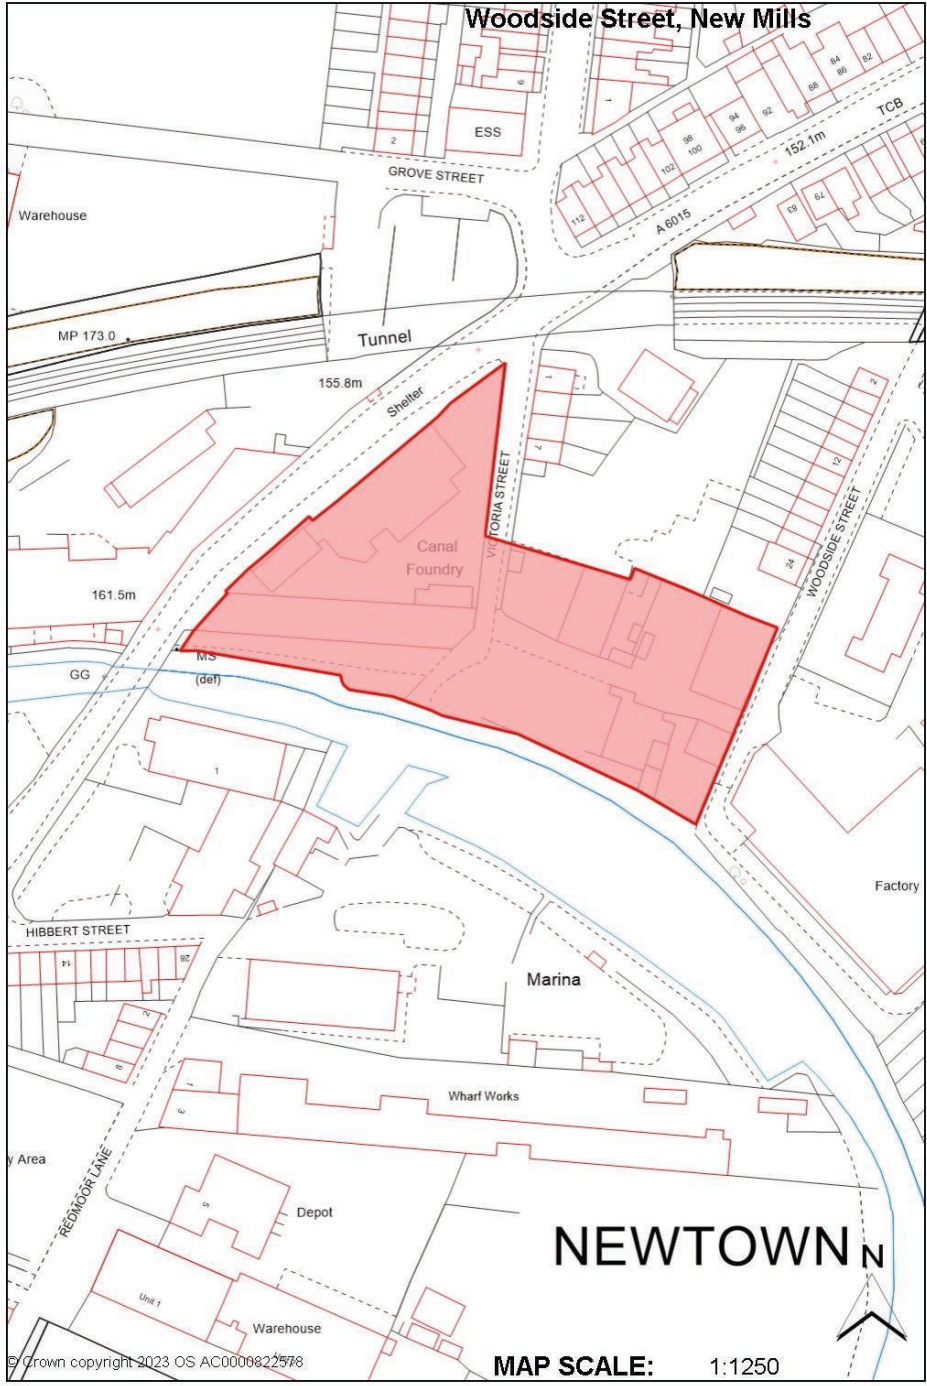

Woodside Street, New Mills