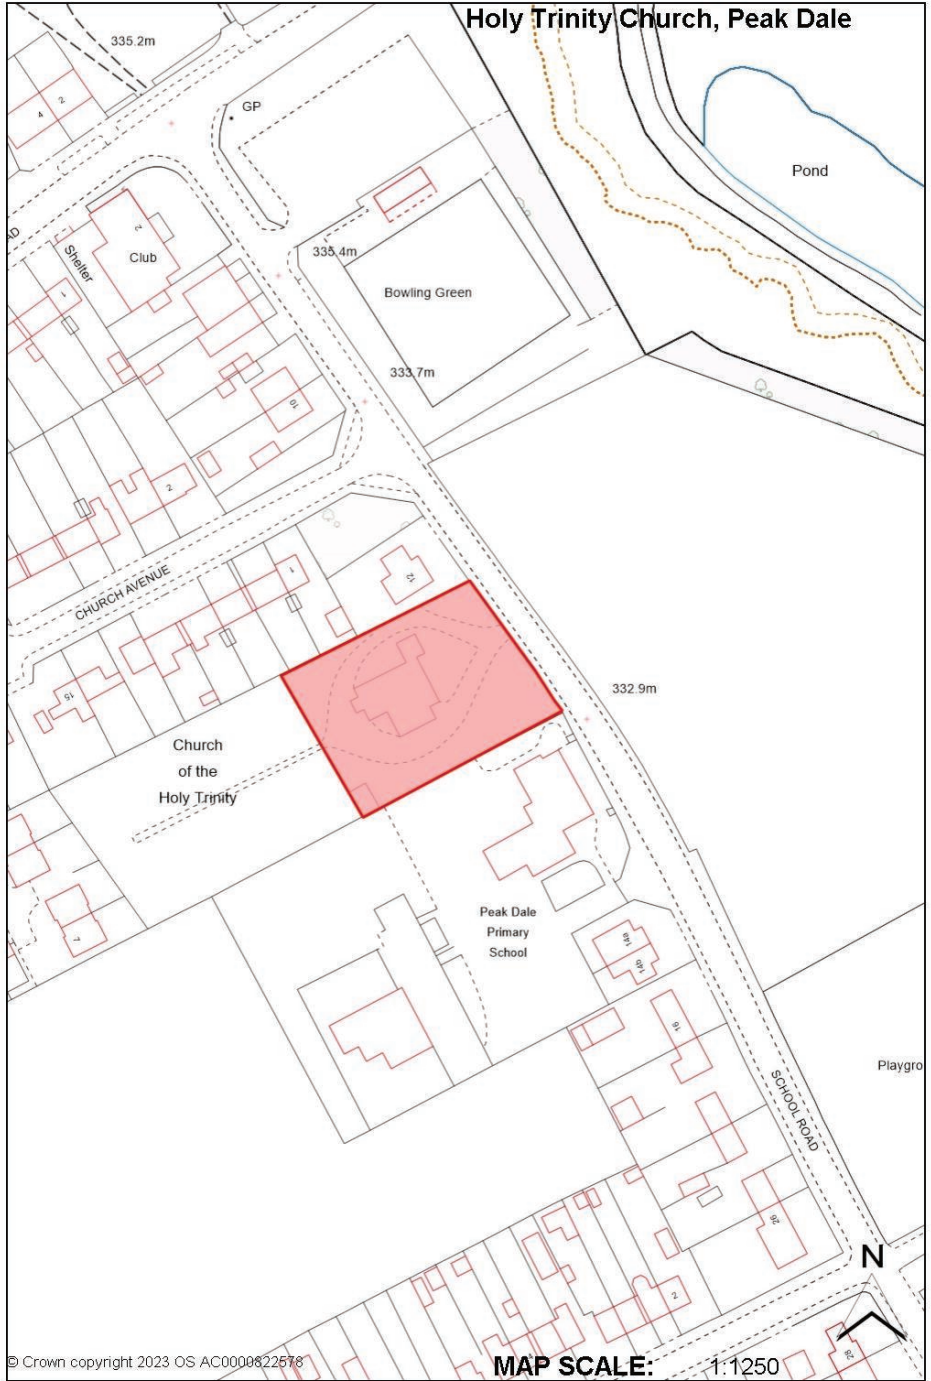

Contents

3 Temple Road, Buxton	33
Former Shire Hill Hospital, Glossop	34

Maps - introduction

1.1 This document provides a location plan showing the extent of the sites listed in the Brownfield Land Register. Please note that it does not include any plans for sites in the register where developments have been completed.

Former Nursing Home, Broad Walk, Buxton

Land at Woolley Bridge, East of A57, Hadfield

Bankwood Mill, Bankwood, Charlesworth

5-6 The Quadrant, Buxton

Holy Trinity Church, Peak Dale

Car Park to The Grouse Hotel, New Mills

Title Location Plan

Scale 1:1250 @ A3

Note: Areas from DCP are not to be scaled, check accuracy against notes

0m 10m 20m 30m 40m 50m 60m 70m 80m 90m 100m 1:1250

Job Number	Drawing Number	Issue
411175	40	P2