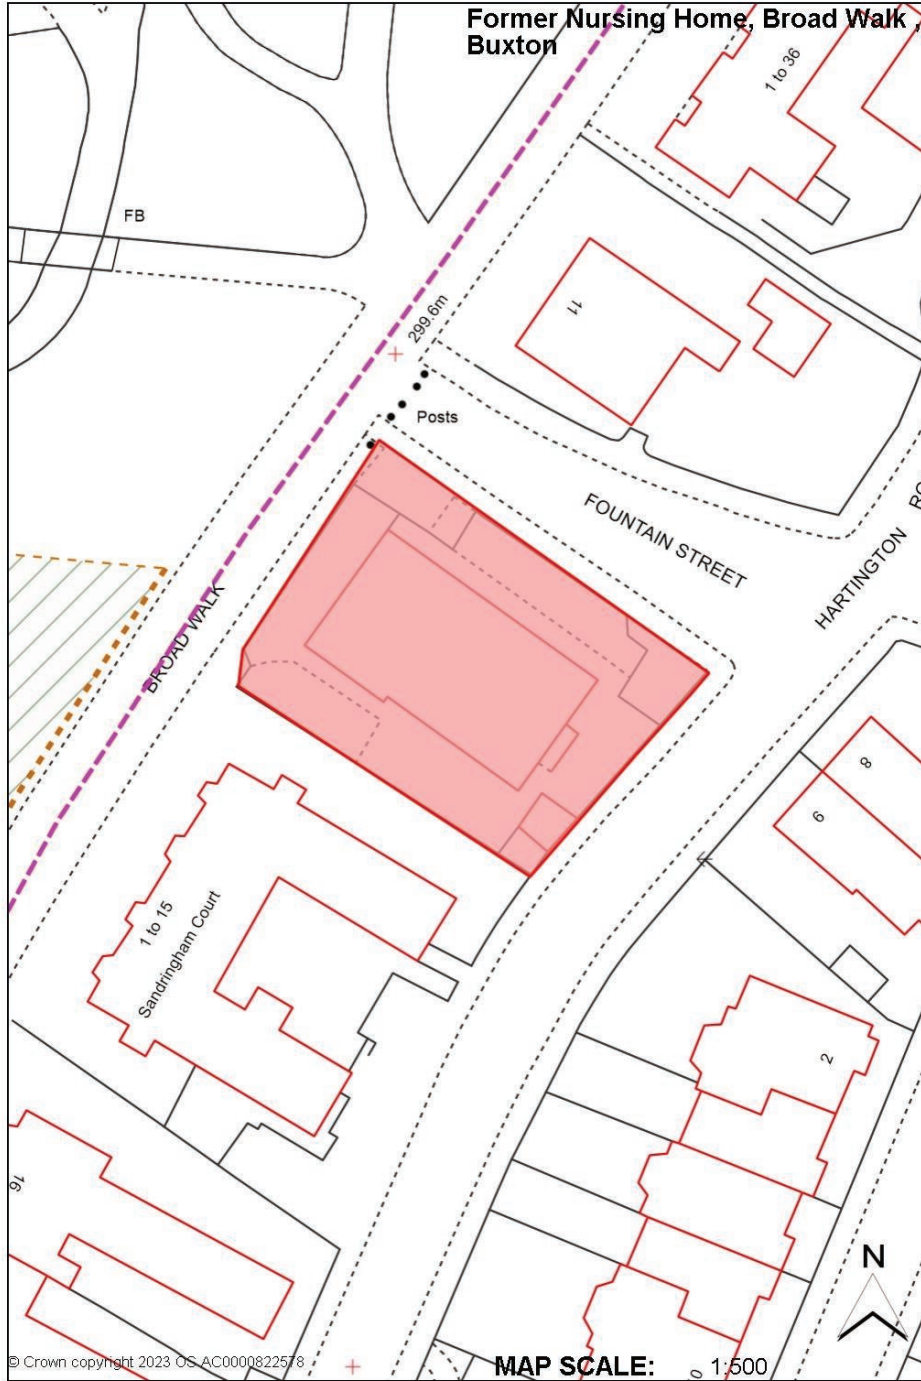

Contents

3 Temple Road, Buxton	33
Former Shire Hill Hospital, Glossop	34

Maps - introduction

1.1 This document provides a location plan showing the extent of the sites listed in the Brownfield Land Register. Please note that it does not include any plans for sites in the register where developments have been completed.

Former Nursing Home, Broad Walk, Buxton

Land at Woolley Bridge, East of A57, Hadfield

Bankwood Mill, Bankwood, Charlesworth

5-6 The Quadrant, Buxton

Holy Trinity Church, Peak Dale

Car Park to The Grouse Hotel, New Mills

Title Location Plan

Scale 1:1250 @ A3

Note: Areas from DCP are not to be scaled, check accuracy against notes

0m 10m 20m 30m 40m 50m 60m 70m 80m 90m 100m 1:1250

Job Number	Drawing Number	Issue
411175	40	P2