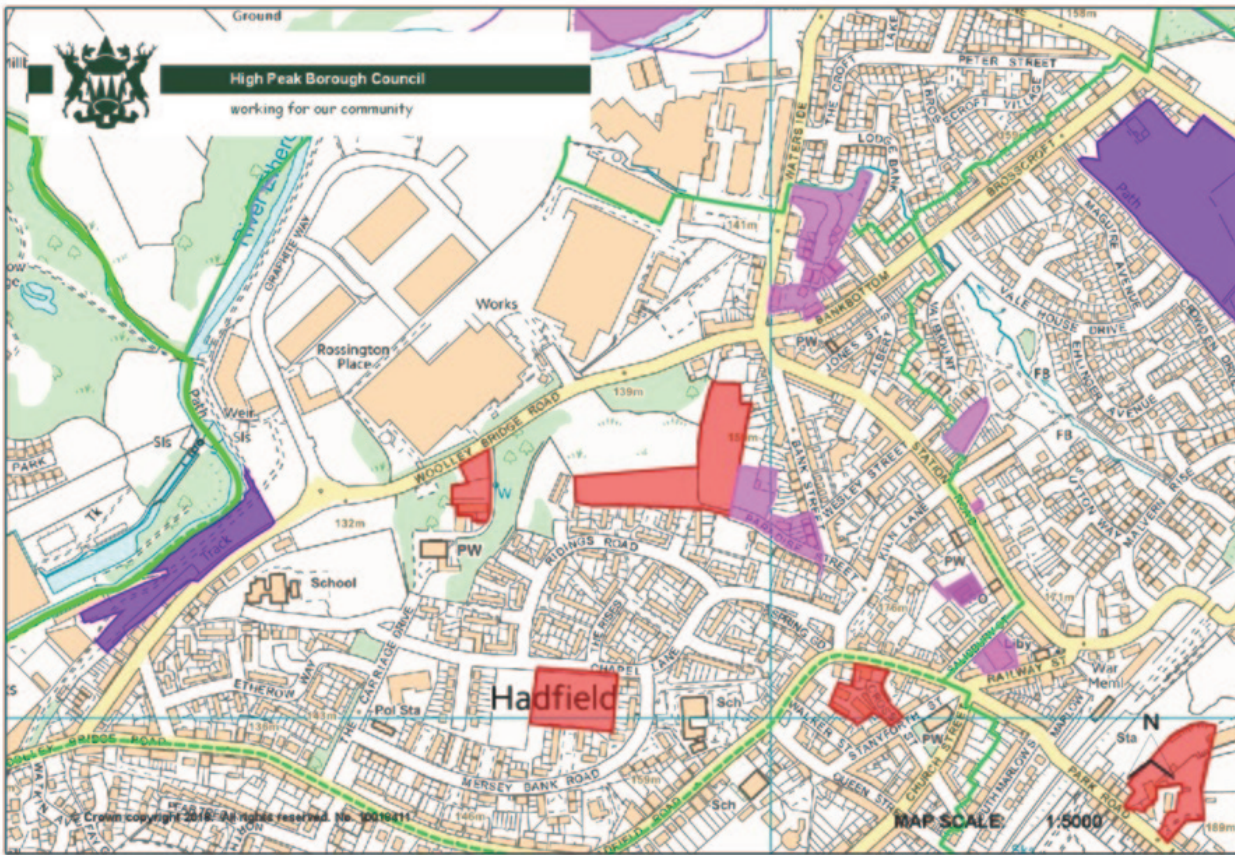

Paradise Street, Hadfield