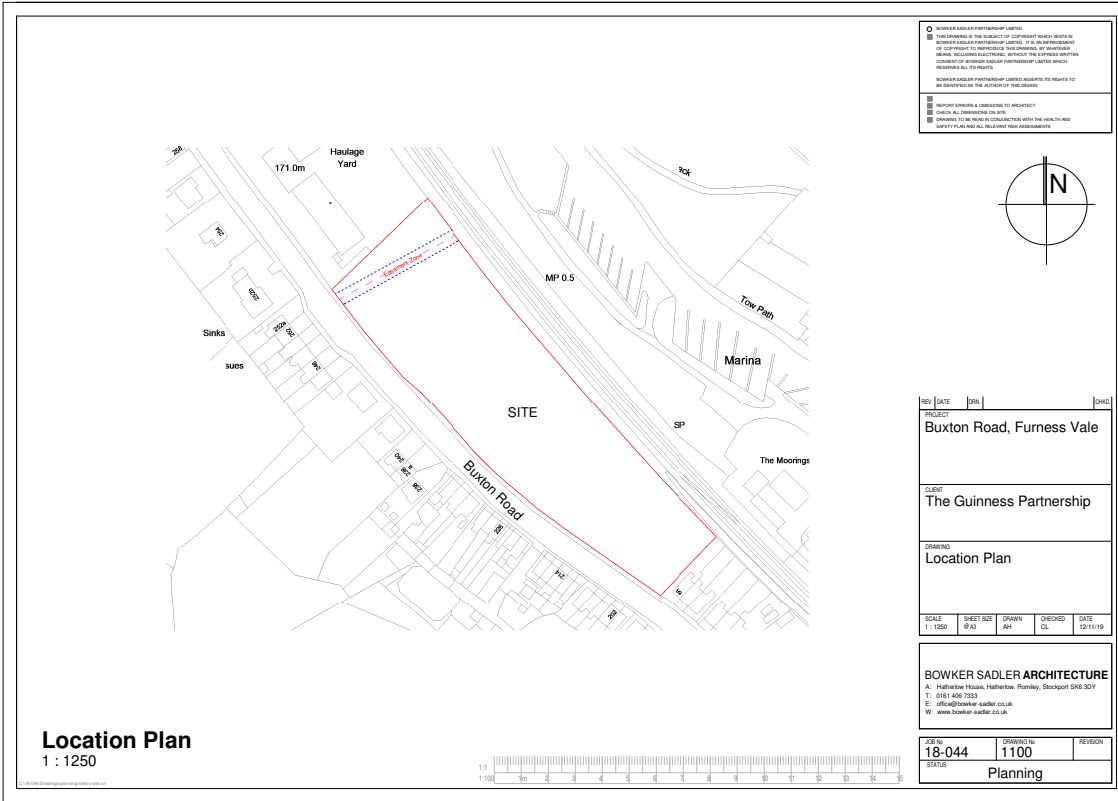

Contents

3 Temple Road, Buxton	33
Former Shire Hill Hospital, Glossop	34

Maps - introduction

1.1 This document provides a location plan showing the extent of the sites listed in the Brownfield Land Register. Please note that it does not include any plans for sites in the register where developments have been completed.

Title Location Plan

Scale 1:1250 @ A3

Note: Areas from DCP are not to be scaled, check accuracy against notes

0m 10m 20m 30m 40m 50m 60m 70m 80m 90m 100m 1:1250

Job Number	Drawing Number	Issue
411175	40	P2

Foxlow Grange, Harpur Hill, Buxton

1:1250

1:500

FOXLOW GRANGE, HARPUR
SITE LOCATION PLANS

SITE LOCATION 01

ARCHITECTURE
1:200
SITE LOCATION 01
B REGS COMPLIANT

Railway Street, Glossop

Land adj to Haulage Yard, Buxton Rd, Furness Vale