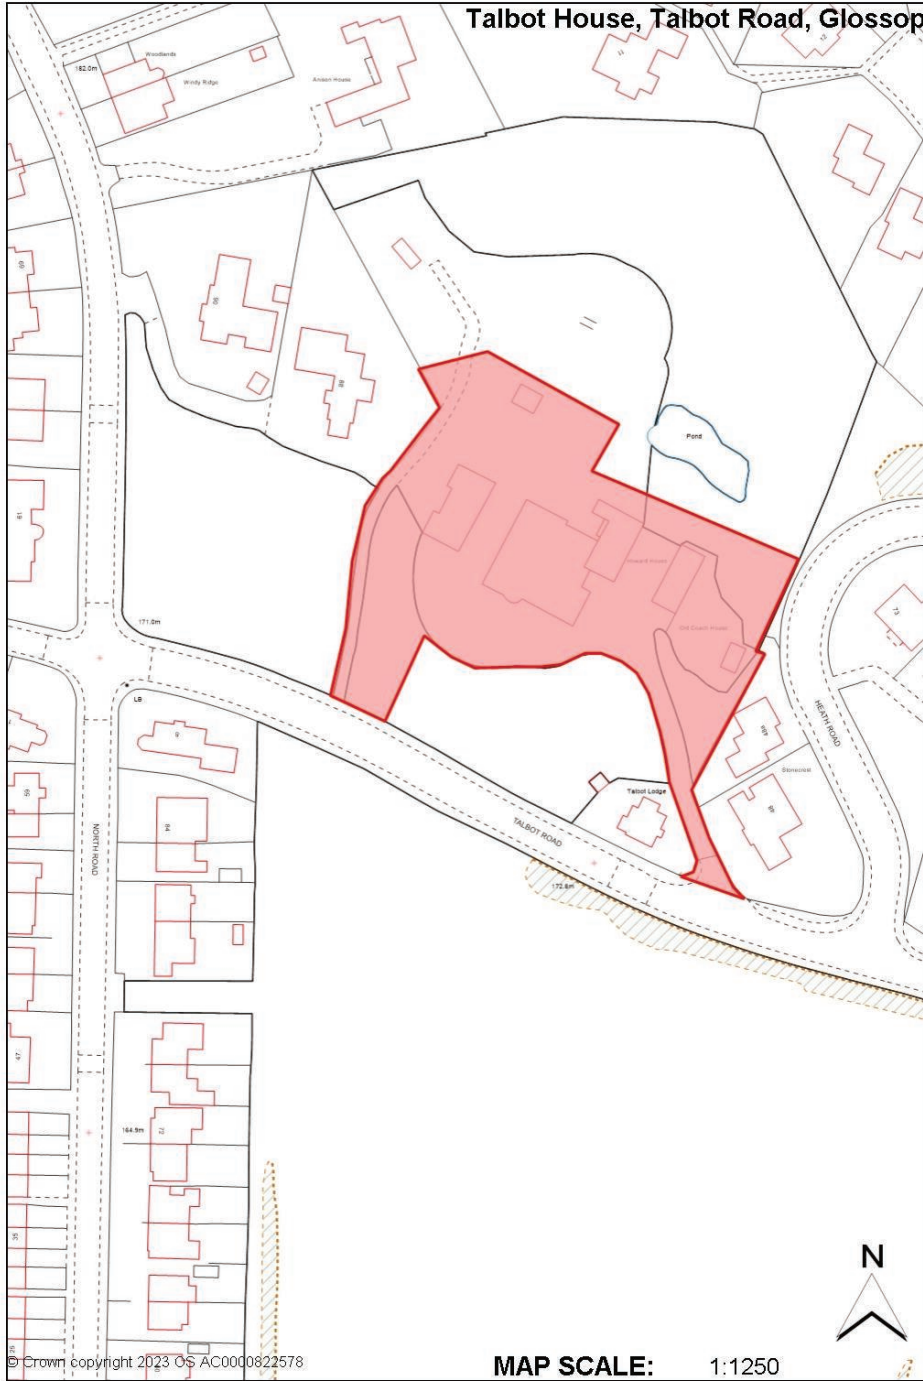

Talbot House, Talbot Road, Glossop