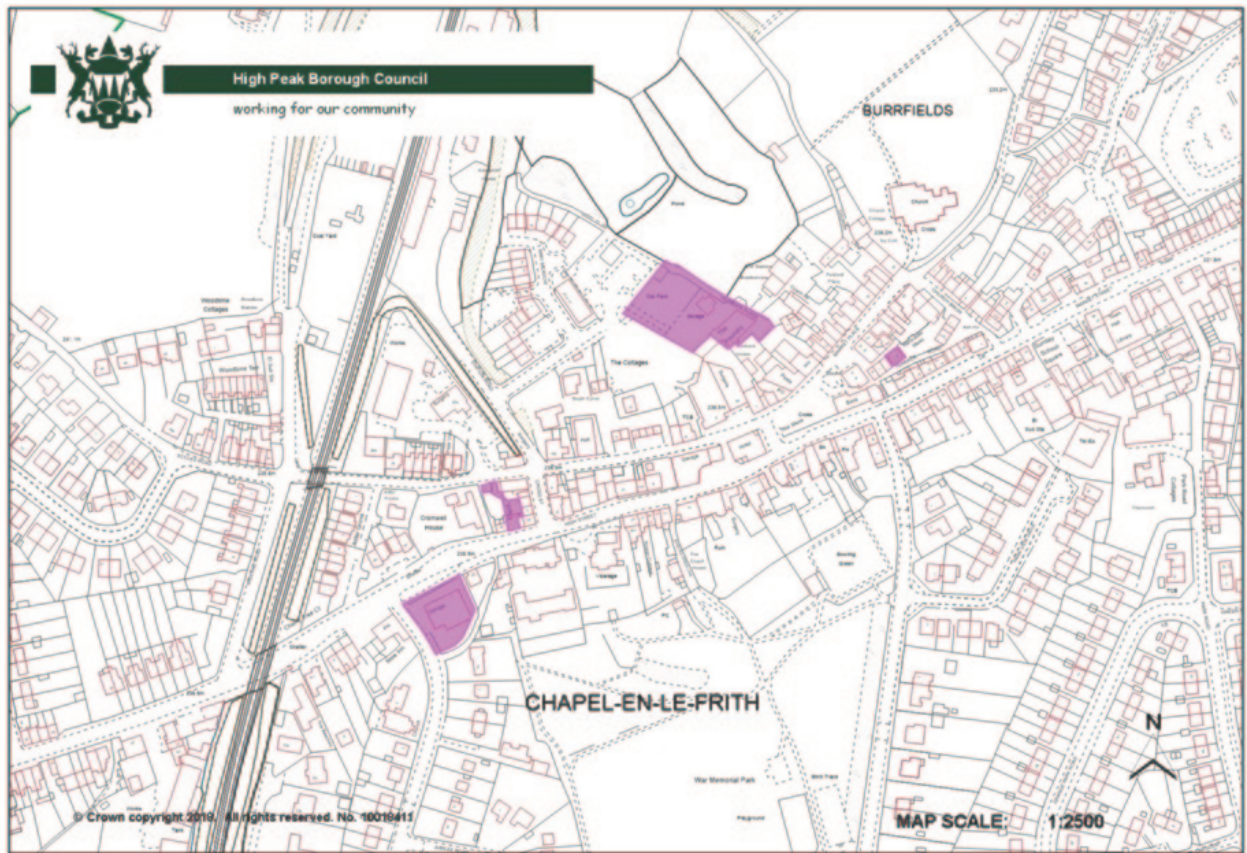

Contents

3 Temple Road, Buxton	33
Former Shire Hill Hospital, Glossop	34

Maps - introduction

1.1 This document provides a location plan showing the extent of the sites listed in the Brownfield Land Register. Please note that it does not include any plans for sites in the register where developments have been completed.

Adderley Place, Glossop

Birch Vale Industrial Estate

Charlestown Works, Glossop

Forge Works

Former Railway Museum Site, Glossop

Holehouse Mill, Marple Road, Chisworth

Leek Road, Buxton

Market Street Depot, Buxton

Newtown Industrial Area, New Mills

Old Rail Sidings, Glossop Road, Glossop

Paradise Street, Hadfield

Roebuck Place, Chapel-en-le-Frith

Woodside Street, New Mills

Gisbourne Road / Old Road, Whaley Bridge

Former White Lion, Spring Gardens, Buxton

Former Nursing Home, Broad Walk, Buxton

Land at Woolley Bridge, East of A57, Hadfield

Bankwood Mill, Bankwood, Charlesworth

5-6 The Quadrant, Buxton

Holy Trinity Church, Peak Dale

Car Park to The Grouse Hotel, New Mills